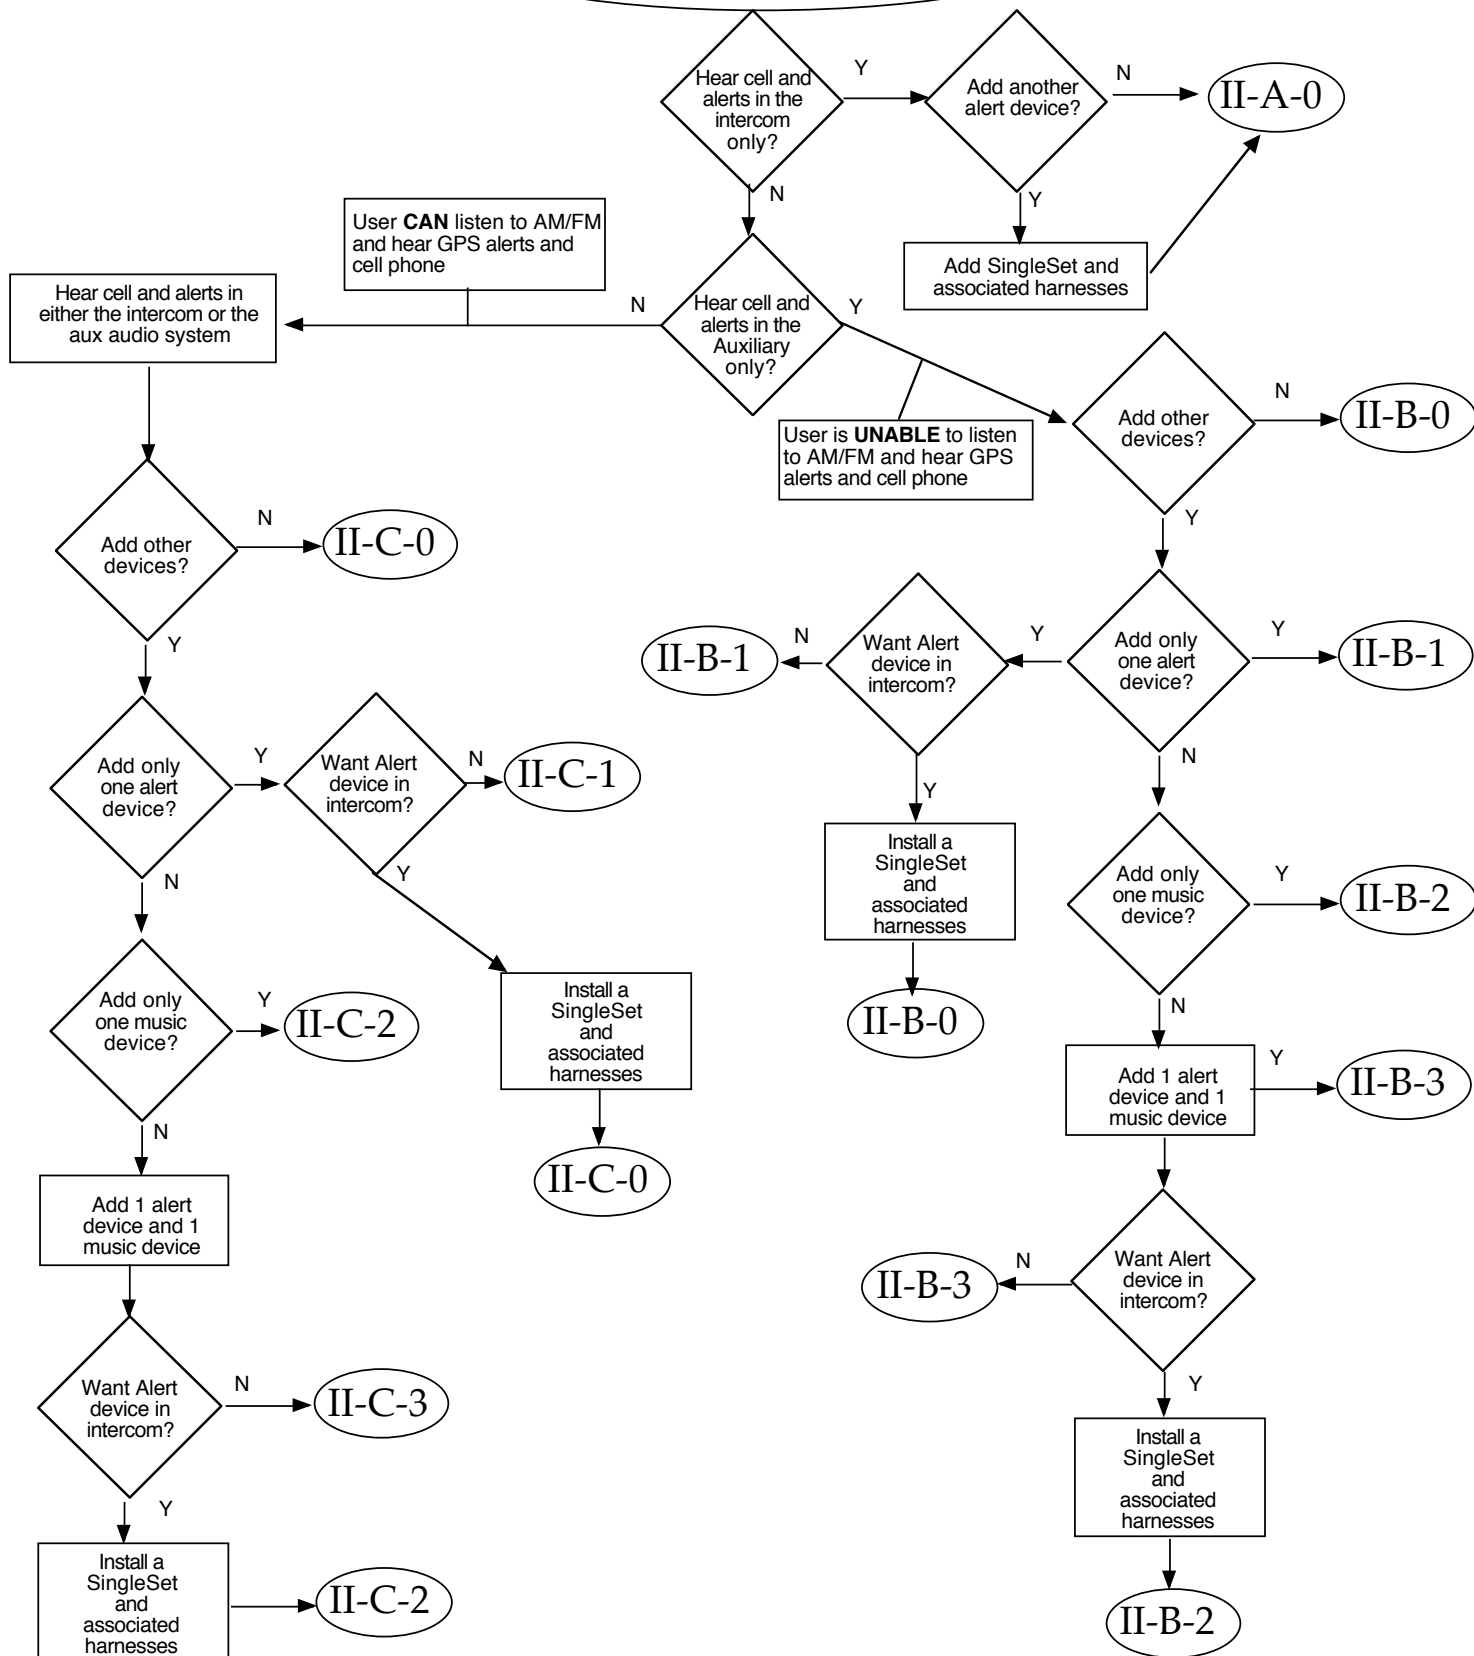

II - GPS and Cell phone (with or without Music)