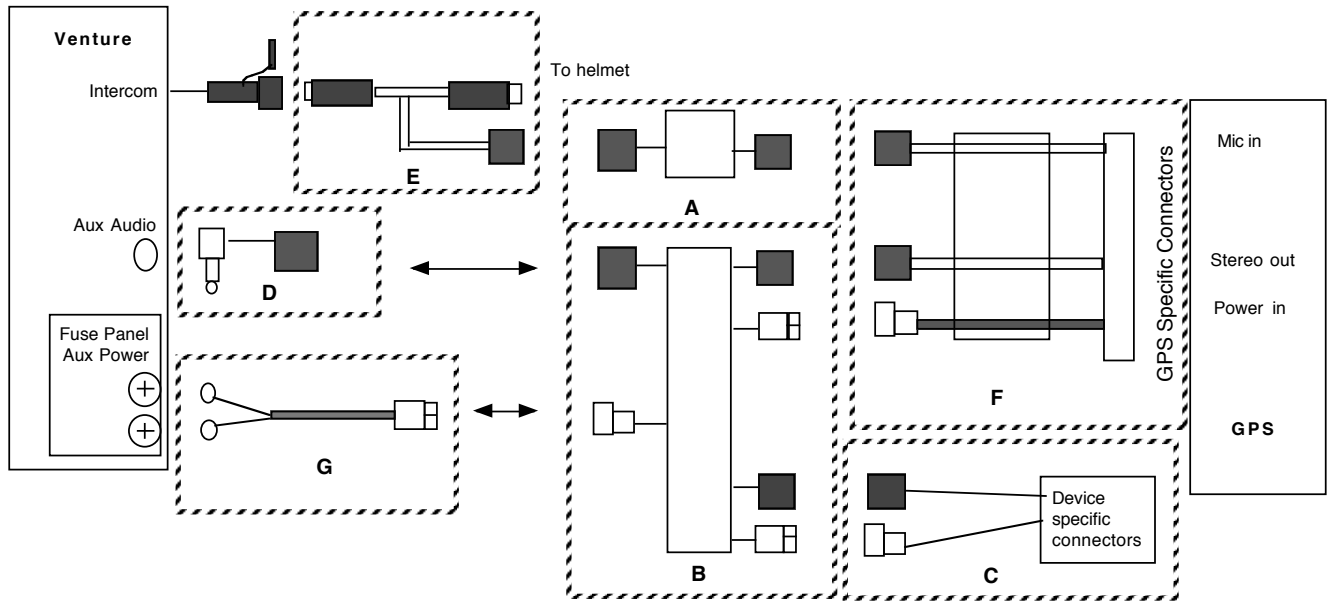

Bike: Venture  
 GPS: Cell phone capable

**II-B-0**

Item	Part number	Description
A	95415	CellSet, MC/GPS-AUX/MIC
B	95348	Harley Aux audio harness
C	95261	FPD Type 2 intercom harness
D	VBD	GPS harness. See table, "Required Harnesses for 'II' configuration guide", previous web page
E	95299	Universal power harness

Bike: Venture  
 GPS: Cell phone capable

**II-B-1**

Item	Part number	Description
A	95416	CellSet, MC/GPS-MIC
B	95409	SingleAuxADSet
C	VBD	Alert Device Harness
D	95348	Harley Aux audio harness
E	95261	FPD Type 2 intercom harness
F	VBD	GPS harness. See table, "Required Harnesses for 'II' configuration guide", previous web page
G	95299	Universal power harness

Bike: Venture  
 GPS: Cell phone capable

**II-B-2**

Item	Part number	Description
A	95416	CellSet, MC/GPS-MIC
B	95375	AuxSwitchSet
C	VBD	Stereo Device Harness
D	95348	Harley Aux audio harness
E	95261	FPD Type 2 intercom harness
F	VBD	GPS harness. See table, "Required Harnesses for 'II' configuration guide", previous web page
G	95299	Universal power harness