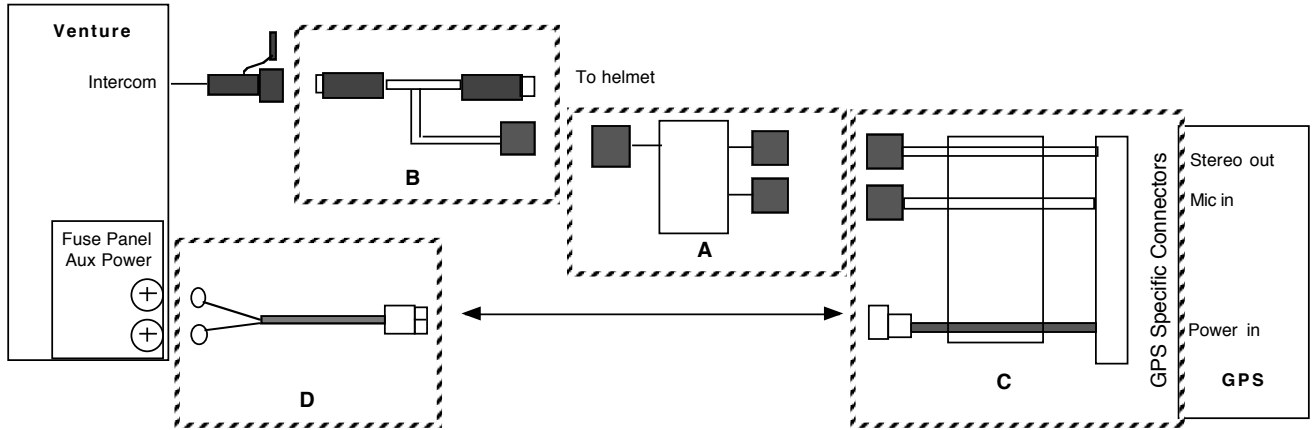

# II-A-0

Not recommended for Music

Item	Part number	Description
A	95413	CellSet MC/GPS-ICS/MIC
B	95261	FPD Type 2 intercom harness
C	VBD	GPS harness. See table, "Required Harnesses for 'II' configuration guide", previous web page
D	95299	Universal power harness

Bike: Venture  
 GPS: Cell phone capable

**II-B-0**

Item	Part number	Description
A	95415	CellSet, MC/GPS-AUX/MIC
B	95348	Harley Aux audio harness
C	95261	FPD Type 2 intercom harness
D	VBD	GPS harness. See table, "Required Harnesses for 'II' configuration guide", previous web page
E	95299	Universal power harness