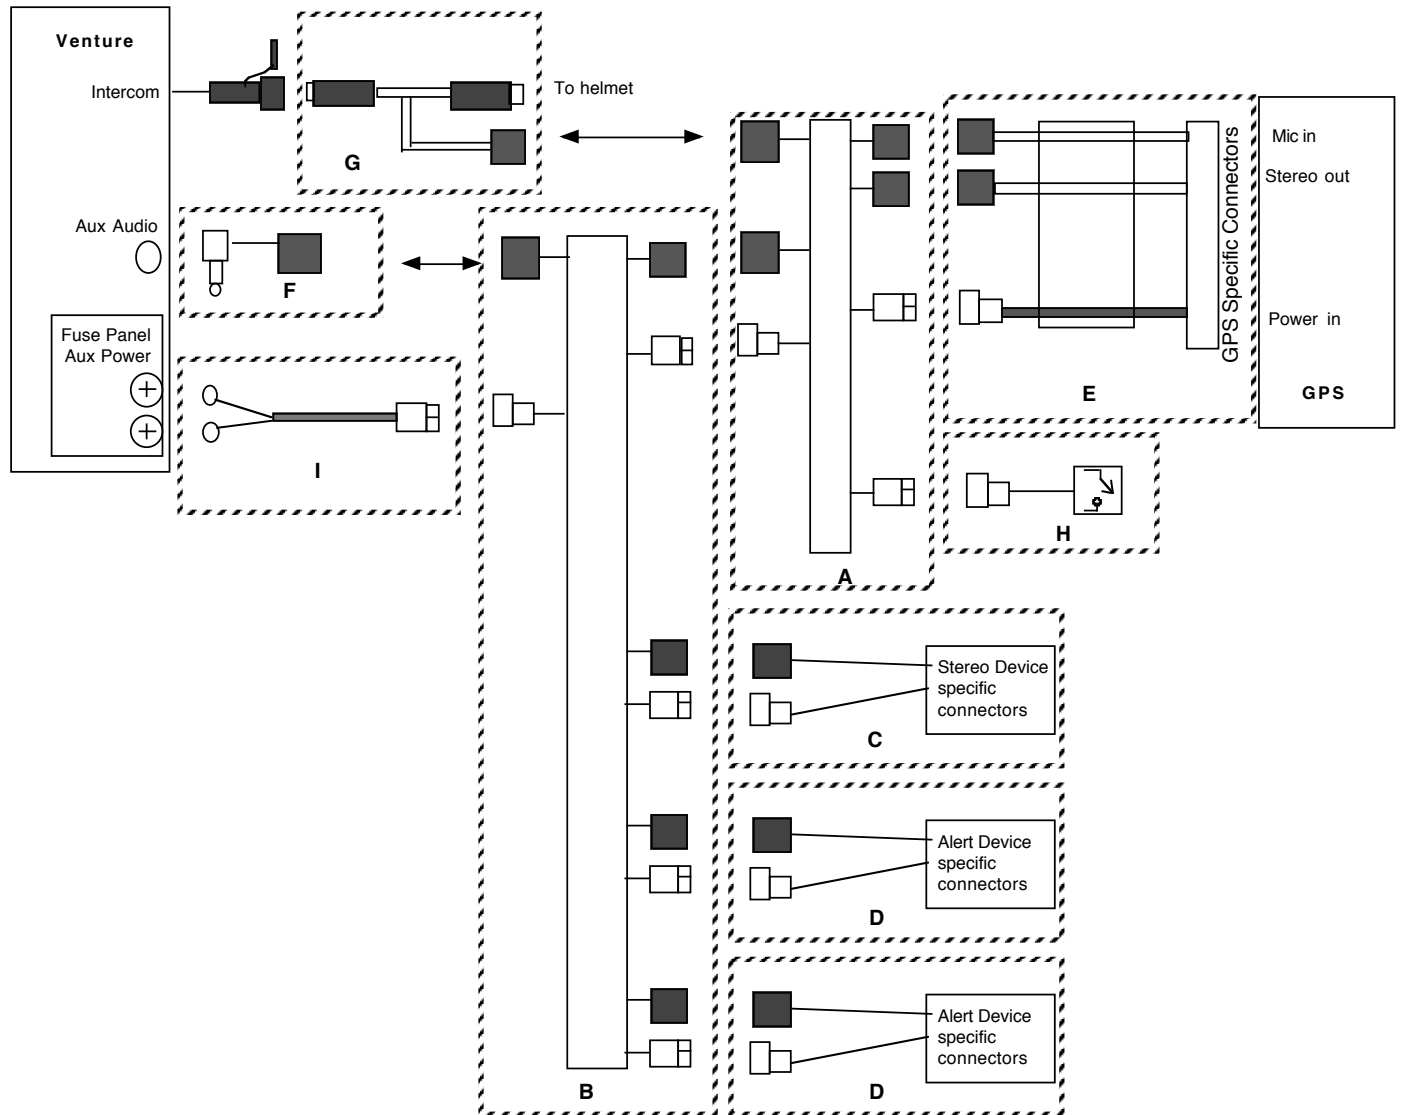

## II-C-1

Item	Part number	Description
A	95441	CellSet, MC/GPS3
B	95409	SingleAuxADSet
C	VBD	Alert Device Harness
D	VBD	GPS harness. See table, "Required Harnesses for 'II' configuration guide", previous web page
E	95348	Harley Aux audio harness
F	95261	FPD Type 2 Intercom harness
G	VBD	Switch or Relay Timer Assembly
H	95299	Universal power harness

II-C-3

Item	Part	Description
A	95441	CellSet, MC/GPS3
B	95369	DualAuxADSet
C	VBD	Stereo Device Harness
D	VBD	Alert Device Harness
E	VBD	GPS harness. See table, "Required Harnesses for 'II' configuration guide", previous web page
F	95348	Harley Aux audio harness
G	95261	FPD Type 2 Intercom harness
H	VBD	Switch or Relay Timer Assembly
I	95299	Universal power harness