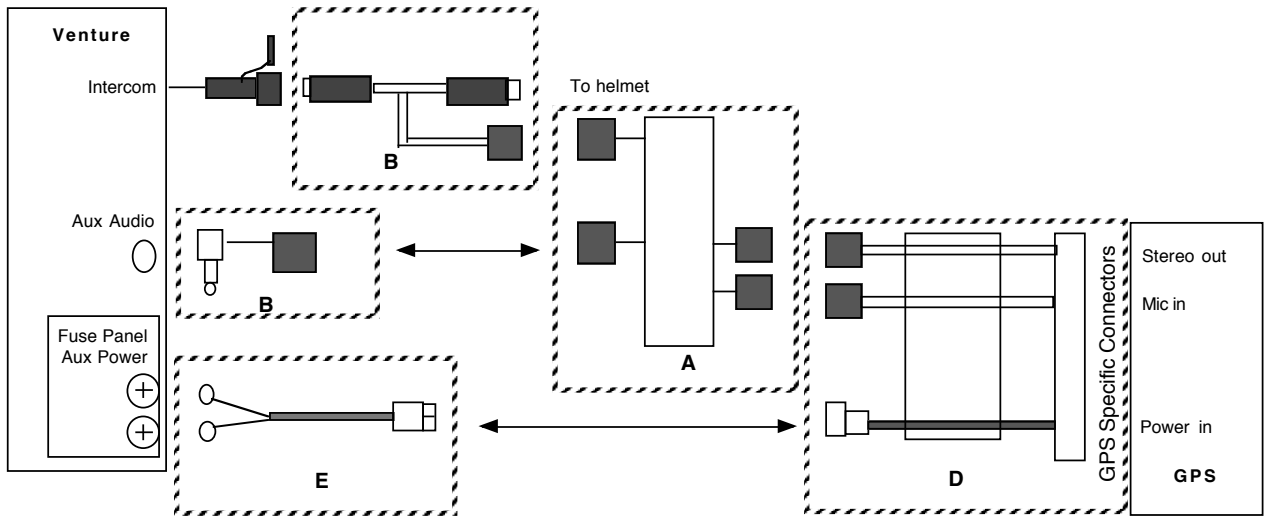

# II-A-0

Not recommended for Music

Item	Part number	Description
A	95413	CellSet MC/GPS-ICS/MIC
B	95261	FPD Type 2 intercom harness
C	VBD	GPS harness. See table, "Required Harnesses for 'II' configuration guide", previous web page
D	95299	Universal power harness

Bike: Venture  
 GPS: Cell phone capable

**II-B-0**

Item	Part number	Description
A	95415	CellSet, MC/GPS-AUX/MIC
B	95348	Harley Aux audio harness
C	95261	FPD Type 2 intercom harness
D	VBD	GPS harness. See table, "Required Harnesses for 'II' configuration guide", previous web page
E	95299	Universal power harness

Bike: Venture  
 GPS: Cell phone capable

**II-B-1**

Item	Part number	Description
A	95416	CellSet, MC/GPS-MIC
B	95409	SingleAuxADSet
C	VBD	Alert Device Harness
D	95348	Harley Aux audio harness
E	95261	FPD Type 2 intercom harness
F	VBD	GPS harness. See table, "Required Harnesses for 'II' configuration guide", previous web page
G	95299	Universal power harness