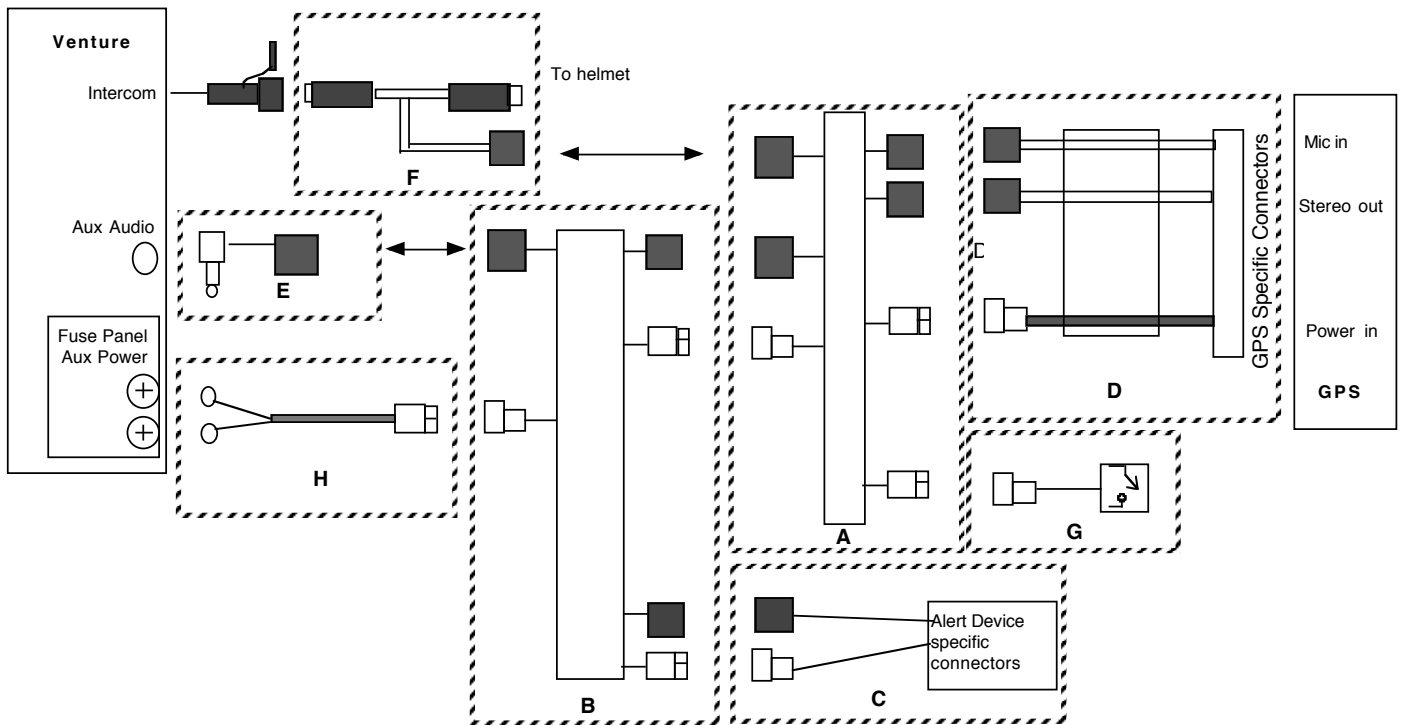

Bike: Venture
GPS: Cell phone capable

II-C-1

Item	Part number	Description
A	95441	CellSet, MC/GPS3
B	95409	SingleAuxADSet
C	VBD	Alert Device Harness
D	VBD	GPS harness. See table, "Required Harnesses for 'II' configuration guide", previous web page
E	95348	Harley Aux audio harness
F	95261	FPD Type 2 Intercom harness
G	VBD	Switch or Relay Timer Assembly
H	95299	Universal power harness