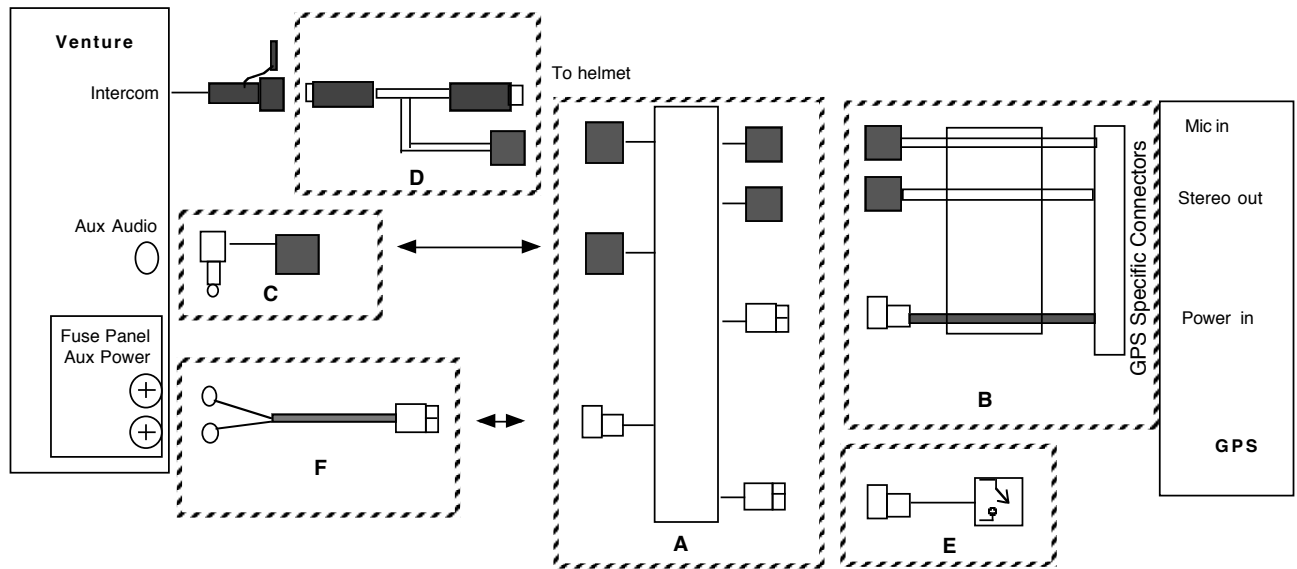

Bike: Venture  
 GPS: Cell phone capable

**II-B-3**

Item	Part number	Description
A	95416	CellSet, MC/GPS-MIC
B	95369	DualAuxADSet
C	VBD	Stereo Device Harness
D	VBD	Alert Device Harness
E	95348	Harley Aux audio harness
F	95261	FPD Type 2 intercom harness
G	VBD	GPS harness. See table, "Required Harnesses for 'II' configuration guide", previous web page
H	95299	Universal power harness

Bike: Venture  
 GPS: Cell phone capable

**II-C-0**

Item	Part number	Description
A	95441	CellSet, MC/GPS3
B	VBD	GPS harness. See table, "Required Harnesses for 'II' configuration guide", previous web page
C	95348	Harley Aux audio harness
D	95261	FPD Type 2 Intercom harness
E	<b>VBD</b>	Switch or Relay Timer Assembly
F	95299	Universal power harness