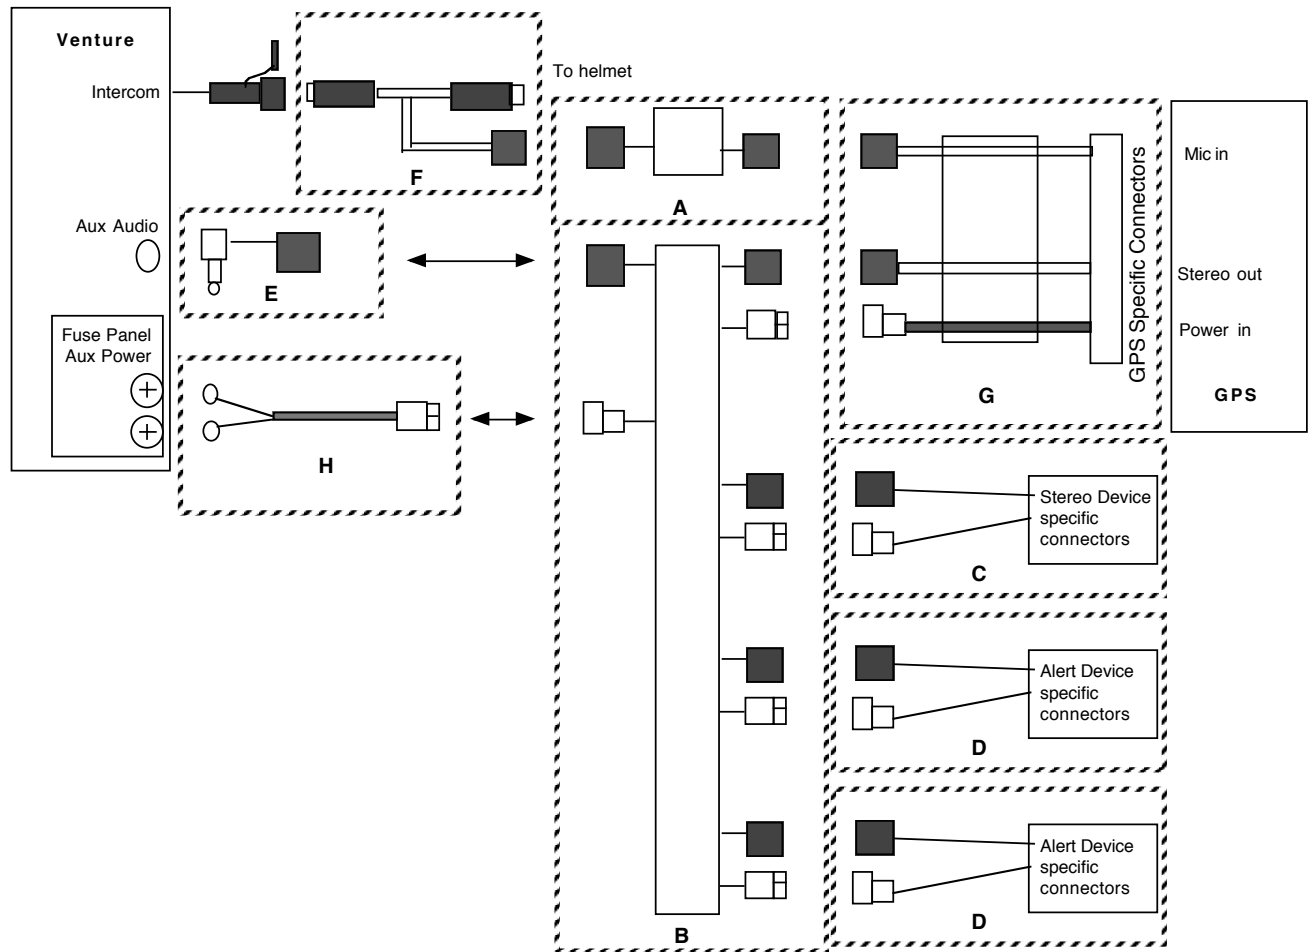

Bike: Venture  
 GPS: Cell phone capable

**II-B-2**

Item	Part number	Description
A	95416	CellSet, MC/GPS-MIC
B	95375	AuxSwitchSet
C	VBD	Stereo Device Harness
D	95348	Harley Aux audio harness
E	95261	FPD Type 2 intercom harness
F	VBD	GPS harness. See table, "Required Harnesses for 'II' configuration guide", previous web page
G	95299	Universal power harness

Bike: Venture  
 GPS: Cell phone capable

**II-B-3**

Item	Part number	Description
A	95416	CellSet, MC/GPS-MIC
B	95369	DualAuxADSet
C	VBD	Stereo Device Harness
D	VBD	Alert Device Harness
E	95348	Harley Aux audio harness
F	95261	FPD Type 2 intercom harness
G	VBD	GPS harness. See table, "Required Harnesses for 'II' configuration guide", previous web page
H	95299	Universal power harness

Bike: Venture  
 GPS: Cell phone capable

**II-C-0**

Item	Part number	Description
A	95441	CellSet, MC/GPS3
B	VBD	GPS harness. See table, "Required Harnesses for 'II' configuration guide", previous web page
C	95348	Harley Aux audio harness
D	95261	FPD Type 2 Intercom harness
E	<b>VBD</b>	Switch or Relay Timer Assembly
F	95299	Universal power harness