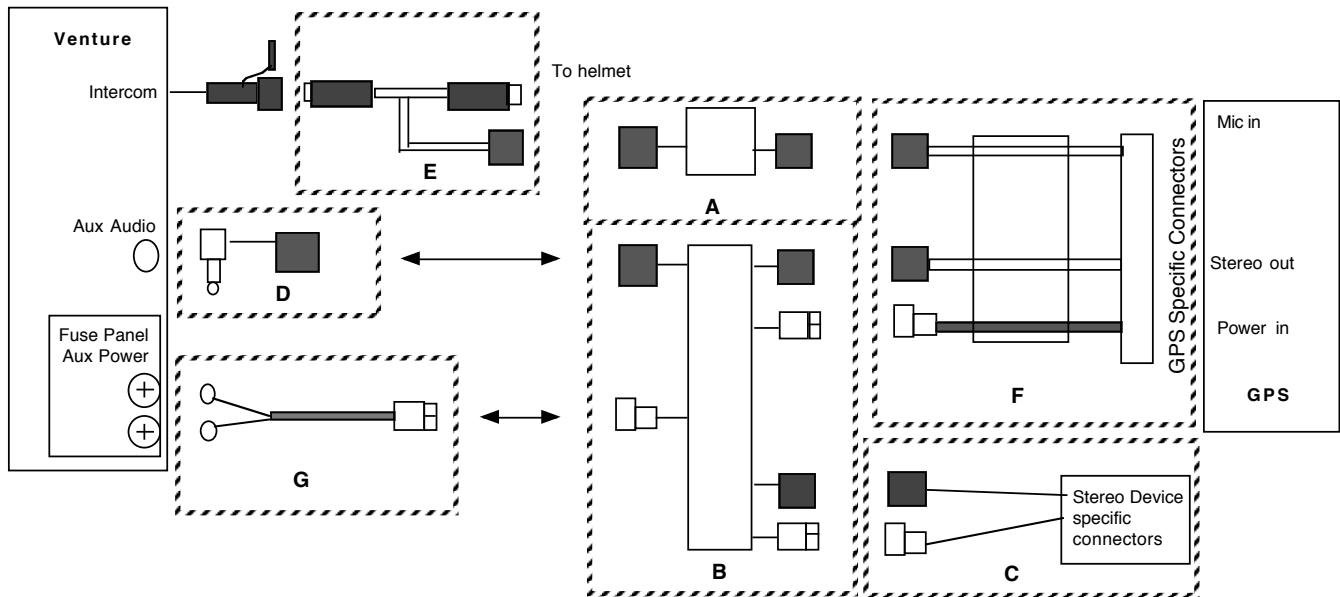

Bike: Venture  
 GPS: Cell phone capable

**II-B-1**

Item	Part number	Description
A	95416	CellSet, MC/GPS-MIC
B	95409	SingleAuxADSet
C	VBD	Alert Device Harness
D	95348	Harley Aux audio harness
E	95261	FPD Type 2 intercom harness
F	VBD	GPS harness. See table, "Required Harnesses for 'II' configuration guide", previous web page
G	95299	Universal power harness

Bike: Venture  
 GPS: Cell phone capable

**II-B-2**

Item	Part number	Description
A	95416	CellSet, MC/GPS-MIC
B	95375	AuxSwitchSet
C	VBD	Stereo Device Harness
D	95348	Harley Aux audio harness
E	95261	FPD Type 2 intercom harness
F	VBD	GPS harness. See table, "Required Harnesses for 'II' configuration guide", previous web page
G	95299	Universal power harness