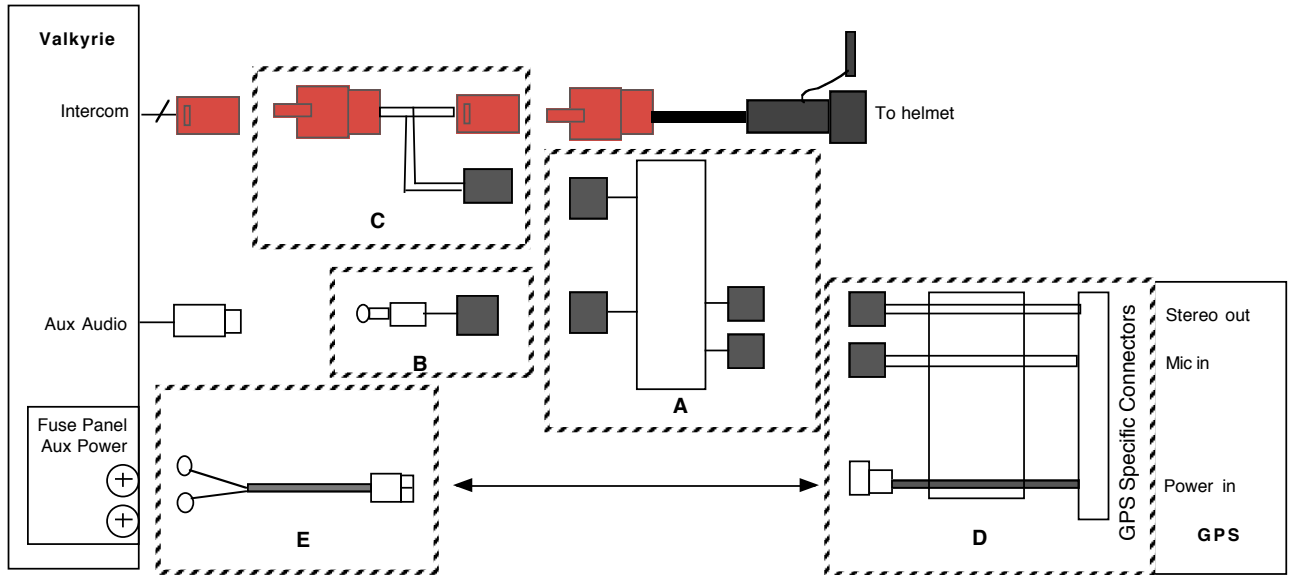

II - GPS and Cell phone
 (with or without Music)

Bike: Valkyrie
 GPS: Cell phone capable

II-A-0

Not recommended for Music

Item	Part number	Description
A	95413	CellSet MC/GPS-ICS/MIC
B	95258	1800 Type 2 intercom harness
C	VBD	GPS harness. See table, "Required Harnesses for 'II' configuration guide", previous web page
D	95299	Universal power harness

Bike: Valkyrie
 GPS: Cell phone capable

II-B-0

Item	Part number	Description
A	95415	CellSet, MC/GPS-AUX/MIC
B	95347	Valkyrie Aux audio harness
C	95258	1800 Type 2 intercom harness
D	VBD	GPS harness. See table, "Required Harnesses for 'II' configuration guide", previous web page
E	95299	Universal power harness

Bike: Valkyrie
 GPS: Cell phone capable

Item	Part number	Description
A	95416	CellSet, MC/GPS-MIC
B	95409	SingleAuxADSet
C	VBD	Alert Device Harness
D	95347	Valkyrie Aux audio harness
E	95258	1800 Type 2 intercom harness
F	VBD	GPS harness. See table, "Required Harnesses for 'II' configuration guide", previous web page
G	95299	Universal power harness