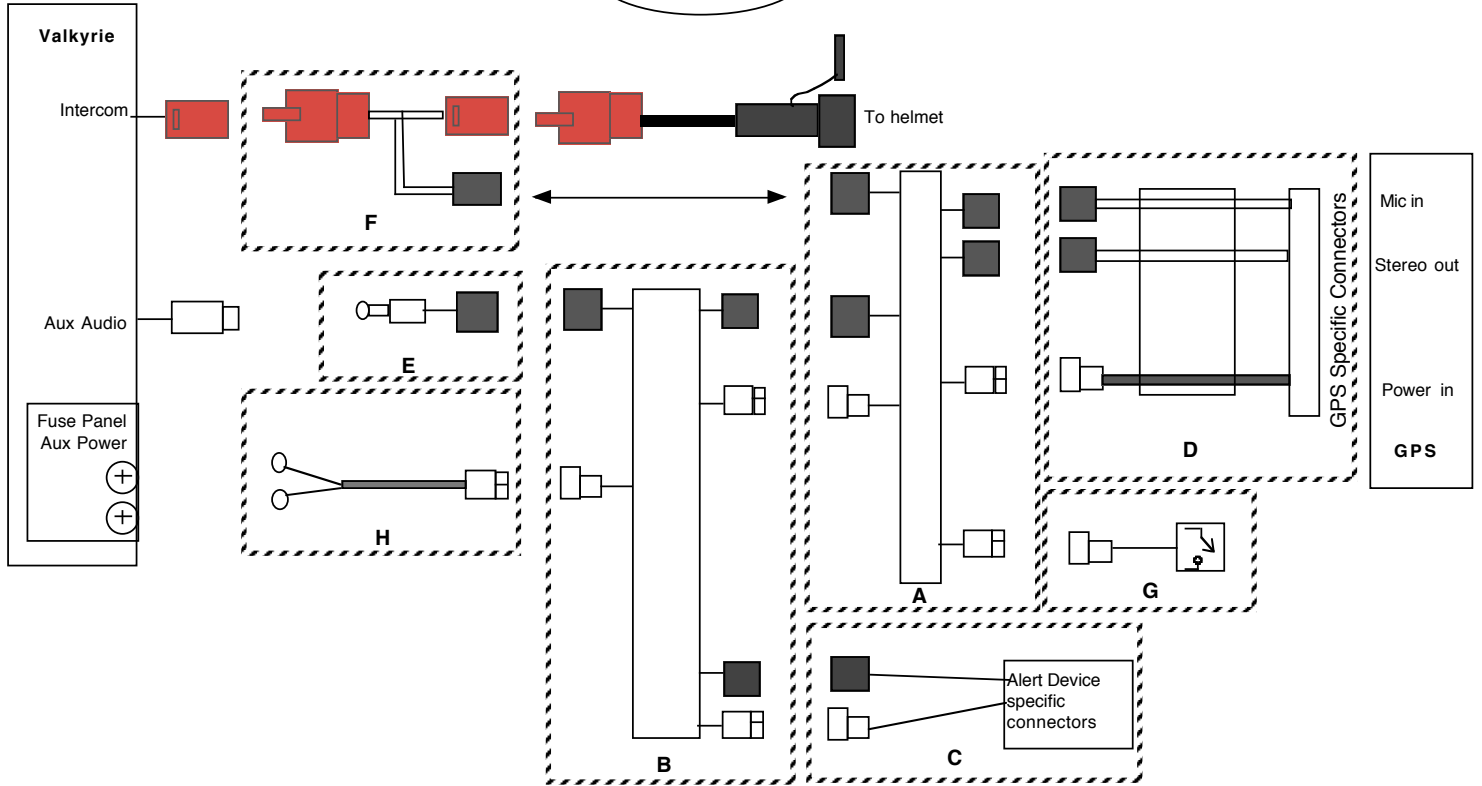

Bike: Valkyrie
 GPS: Cell phone capable

II-C-0

Item	Part number	Description
A	95441	CellSet, MC/GPS3
B	VBD	GPS harness. See table, "Required Harnesses for 'II' configuration guide", previous web page
C	95347	Valkyrie Aux audio harness
D	95258	1800 Type 2 Intercom harness
E	VBD	Switch or Relay Timer Assembly
F	95299	Universal power harness

Bike: Valkyrie
 GPS: Cell phone capable

II-C-1

Item	Part number	Description
A	95441	CellSet, MC/GPS3
B	95409	SingleAuxADSet
C	VBD	Alert Device Harness
D	VBD	GPS harness. See table, "Required Harnesses for 'II' configuration guide", previous web page
E	95347	Valkyrie Aux audio harness
F	95258	1800 Type 2 Intercom harness
G	VBD	Switch or Relay Timer Assembly
H	95299	Universal power harness