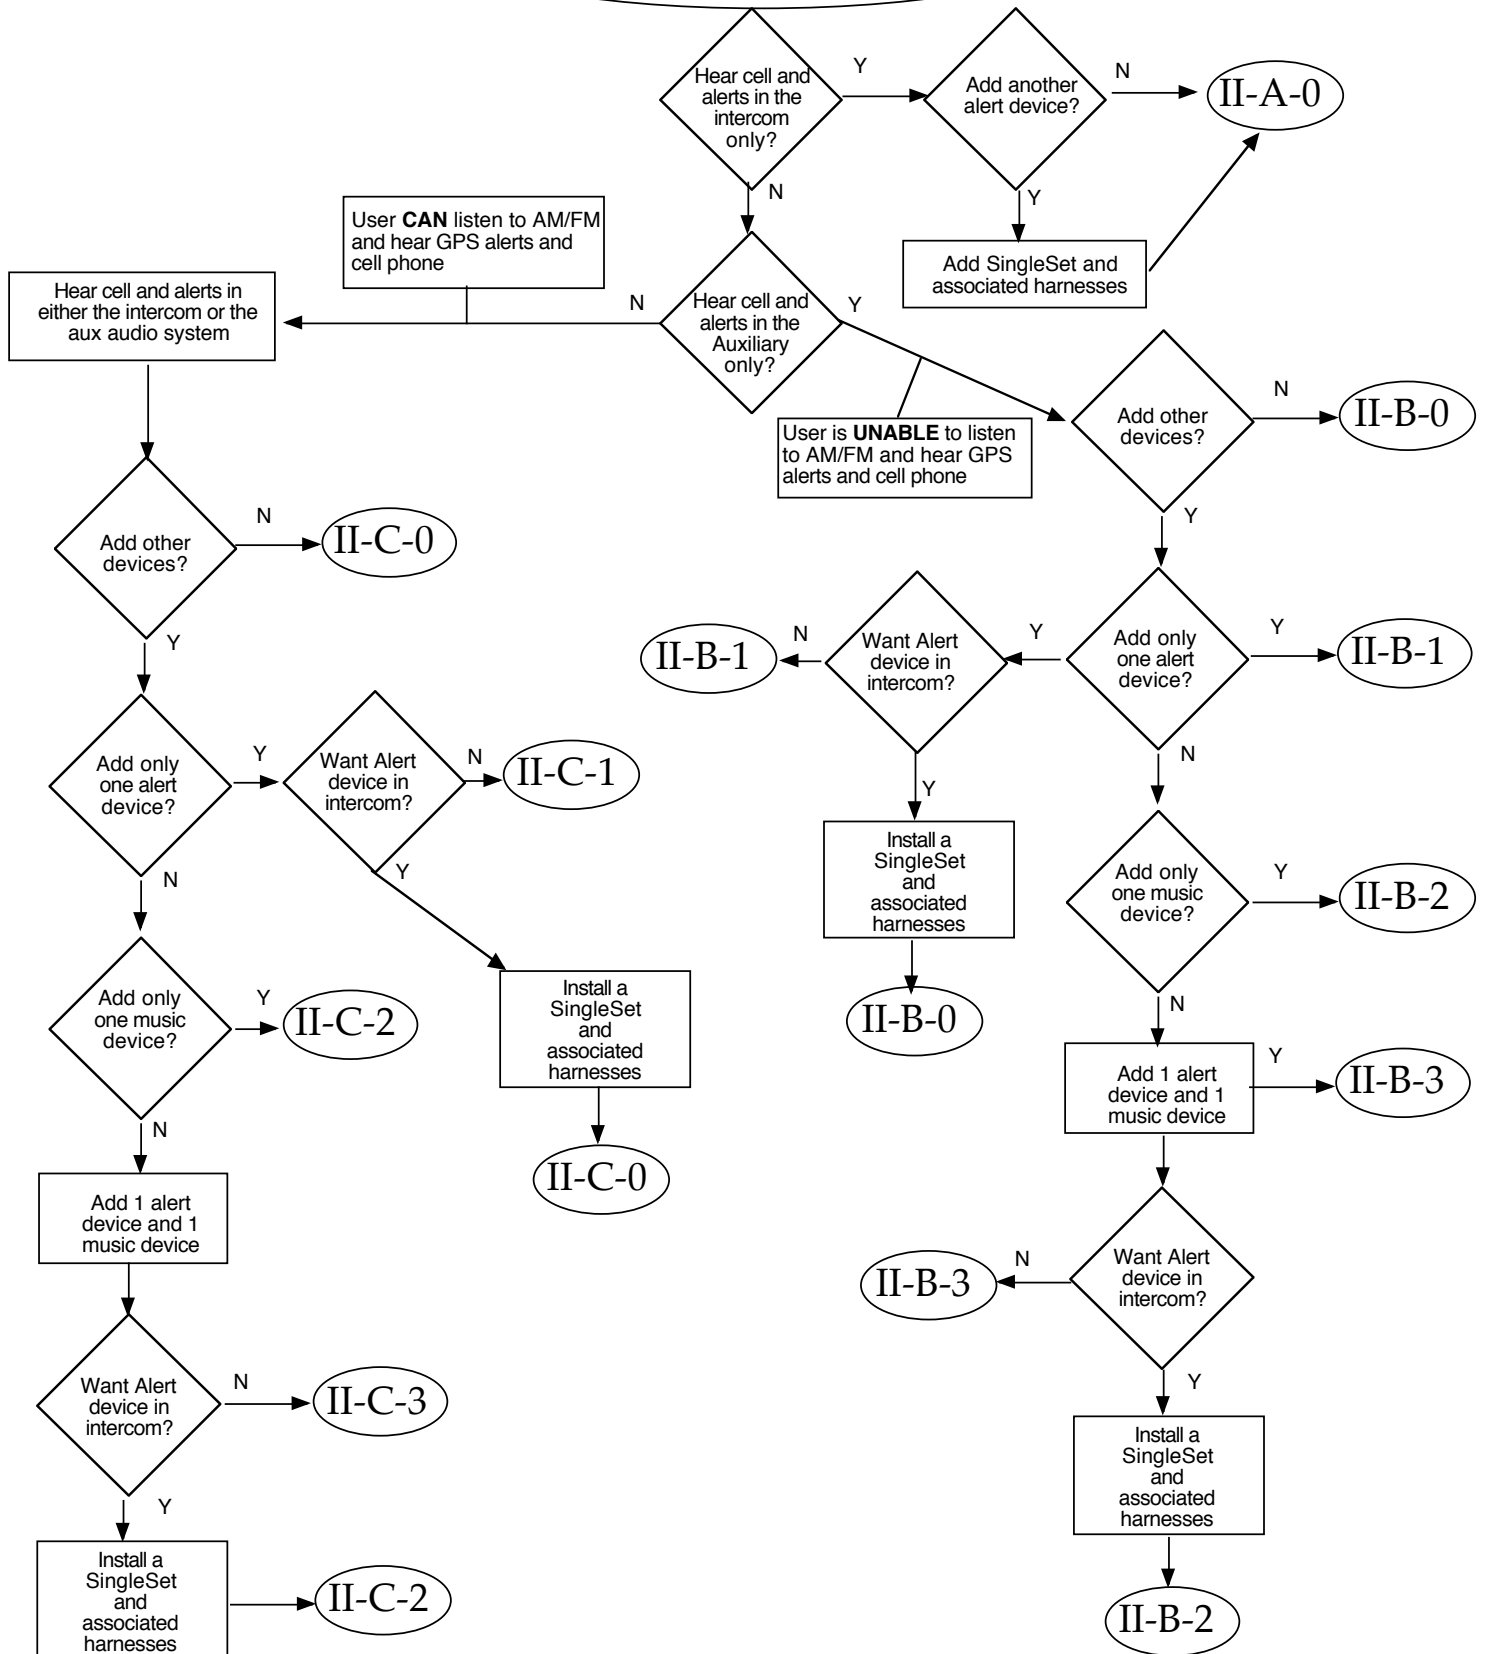

II - GPS and Cell phone
 (with or without Music)

Bike: Valkyrie
 GPS: Cell phone capable

II-A-0

Not recommended for Music

Item	Part number	Description
A	95413	CellSet MC/GPS-ICS/MIC
B	95258	1800 Type 2 intercom harness
C	VBD	GPS harness. See table, "Required Harnesses for 'II' configuration guide", previous web page
D	95299	Universal power harness

Bike: Valkyrie
 GPS: Cell phone capable

II-B-0

Item	Part number	Description
A	95415	CellSet, MC/GPS-AUX/MIC
B	95347	Valkyrie Aux audio harness
C	95258	1800 Type 2 intercom harness
D	VBD	GPS harness. See table, "Required Harnesses for 'II' configuration guide", previous web page
E	95299	Universal power harness

Bike: Valkyrie
 GPS: Cell phone capable

Item	Part number	Description
A	95416	CellSet, MC/GPS-MIC
B	95409	SingleAuxADSet
C	VBD	Alert Device Harness
D	95347	Valkyrie Aux audio harness
E	95258	1800 Type 2 intercom harness
F	VBD	GPS harness. See table, "Required Harnesses for 'II' configuration guide", previous web page
G	95299	Universal power harness