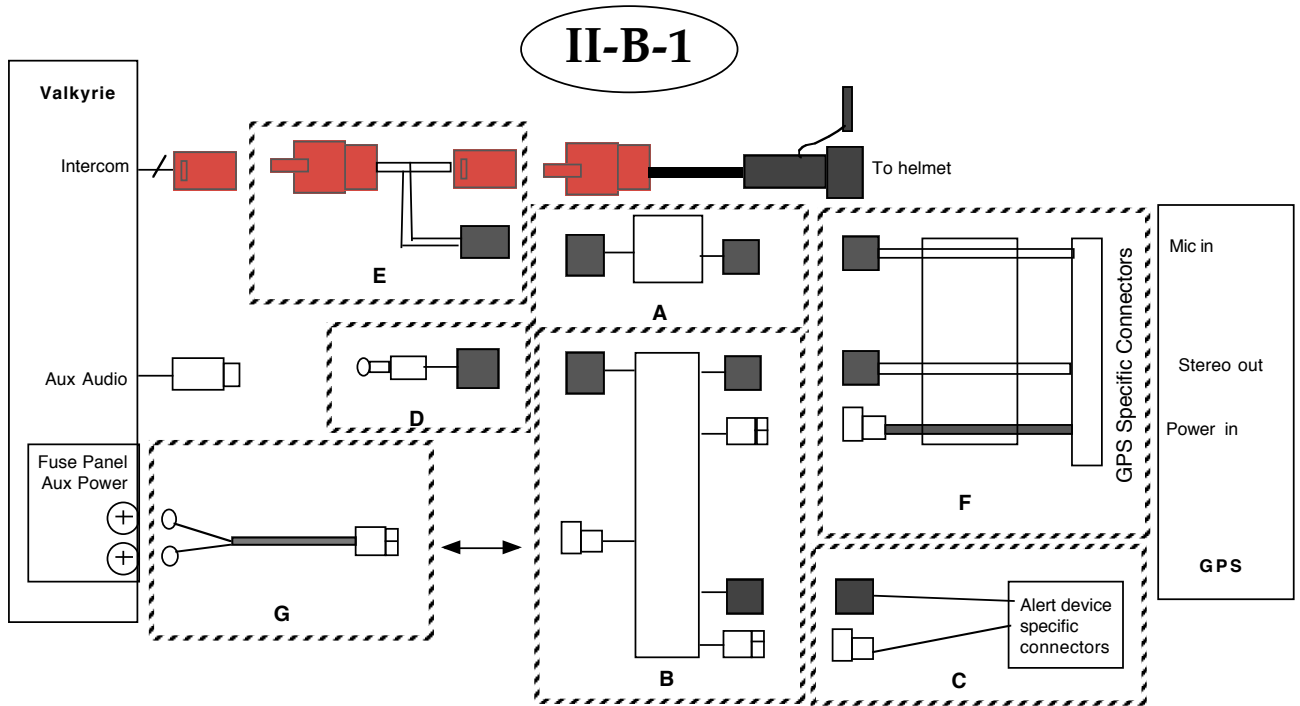

II - GPS and Cell phone
 (with or without Music)

Bike: Valkyrie
 GPS: Cell phone capable

II-A-0

Not recommended for Music

Item	Part number	Description
A	95413	CellSet MC/GPS-ICS/MIC
B	95258	1800 Type 2 intercom harness
C	VBD	GPS harness. See table, "Required Harnesses for 'II' configuration guide", previous web page
D	95299	Universal power harness

Bike: Valkyrie
 GPS: Cell phone capable

II-B-0

Item	Part number	Description
A	95415	CellSet, MC/GPS-AUX/MIC
B	95347	Valkyrie Aux audio harness
C	95258	1800 Type 2 intercom harness
D	VBD	GPS harness. See table, "Required Harnesses for 'II' configuration guide", previous web page
E	95299	Universal power harness

Bike: Valkyrie
 GPS: Cell phone capable

Item	Part number	Description
A	95416	CellSet, MC/GPS-MIC
B	95409	SingleAuxADSet
C	VBD	Alert Device Harness
D	95347	Valkyrie Aux audio harness
E	95258	1800 Type 2 intercom harness
F	VBD	GPS harness. See table, "Required Harnesses for 'II' configuration guide", previous web page
G	95299	Universal power harness