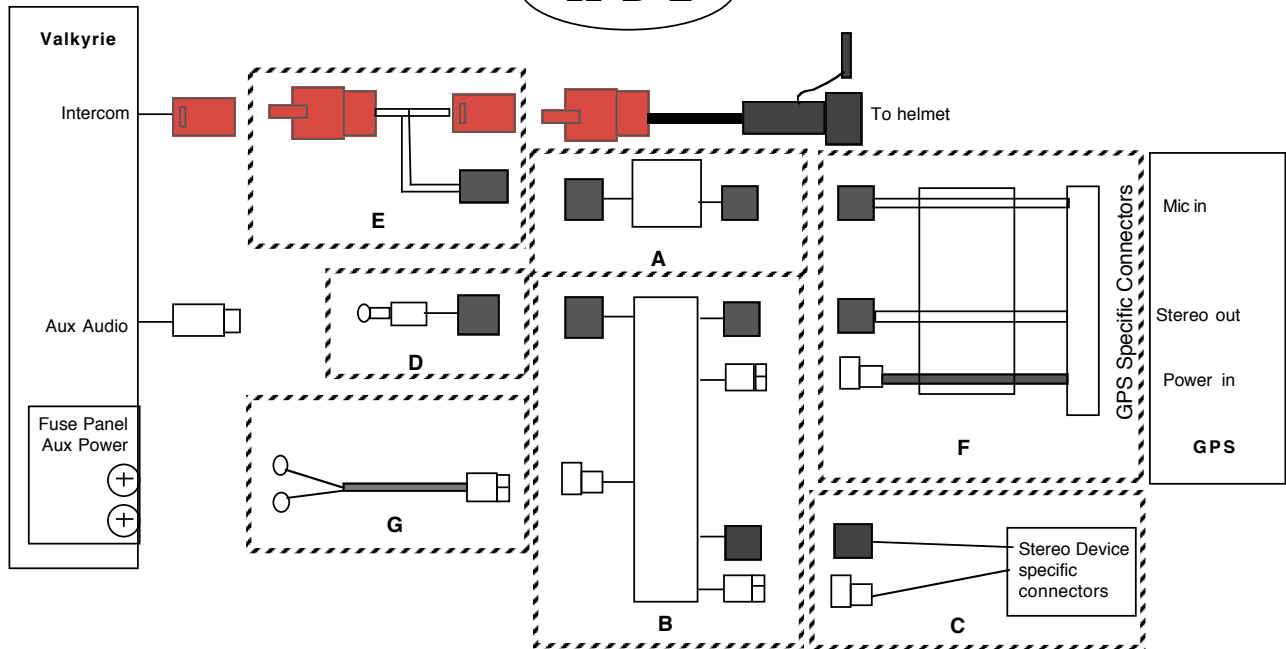

Bike: Valkyrie
 GPS: Cell phone capable

II-B-0

Item	Part number	Description
A	95415	CellSet, MC/GPS-AUX/MIC
B	95347	Valkyrie Aux audio harness
C	95258	1800 Type 2 intercom harness
D	VBD	GPS harness. See table, "Required Harnesses for 'II' configuration guide", previous web page
E	95299	Universal power harness

Bike: Valkyrie
 GPS: Cell phone capable

Item	Part number	Description
A	95416	CellSet, MC/GPS-MIC
B	95409	SingleAuxADSet
C	VBD	Alert Device Harness
D	95347	Valkyrie Aux audio harness
E	95258	1800 Type 2 intercom harness
F	VBD	GPS harness. See table, "Required Harnesses for 'II' configuration guide", previous web page
G	95299	Universal power harness

Bike: Valkyrie
 GPS: Cell phone capable

II-B-2

Item	Part number	Description
A	95416	CellSet, MC/GPS-MIC
B	95375	AuxSwitchSet
C	VBD	Stereo Device Harness
D	95347	Valkyrie Aux audio harness
E	95258	1800 Type 2 intercom harness
F	VBD	GPS harness. See table, "Required Harnesses for 'II' configuration guide", previous web page
G	95299	Universal power harness