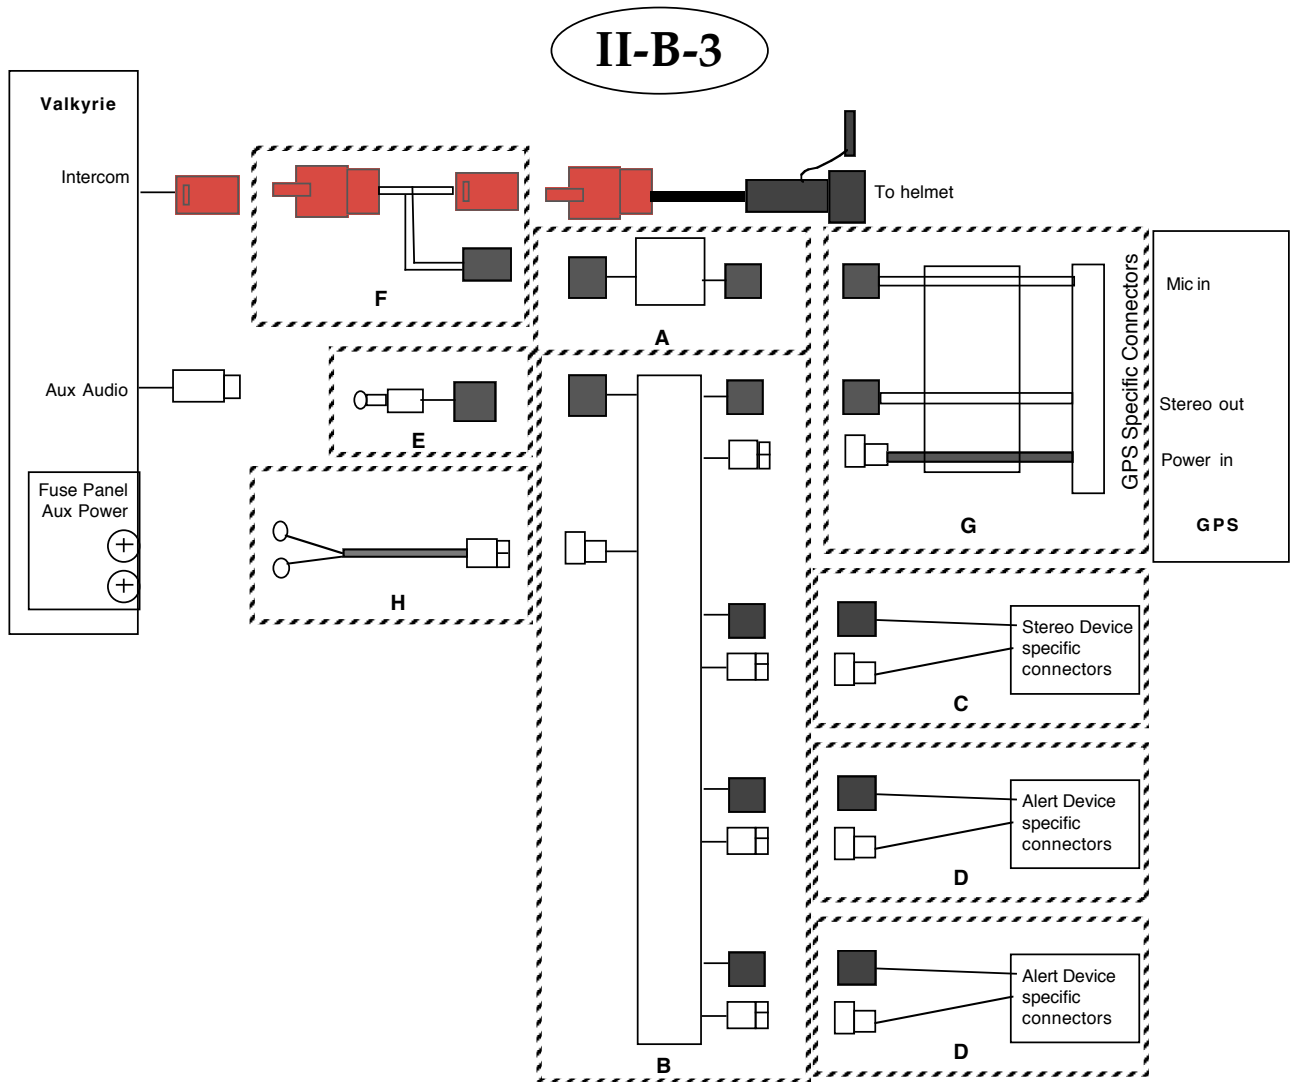

Bike: Valkyrie
GPS: Cell phone capable

Item	Part number	Description
A	95416	CellSet, MC/GPS-MIC
B	95369	DualAuxADSet
C	VBD	Stereo Device Harness
D	VBD	Alert Device Harness
E	95347	Valkyrie Aux audio harness
F	95258	1800 Type 2 intercom harness
G	VBD	GPS harness. See table, "Required Harnesses for 'II' configuration guide", previous web page
H	95299	Universal power harness