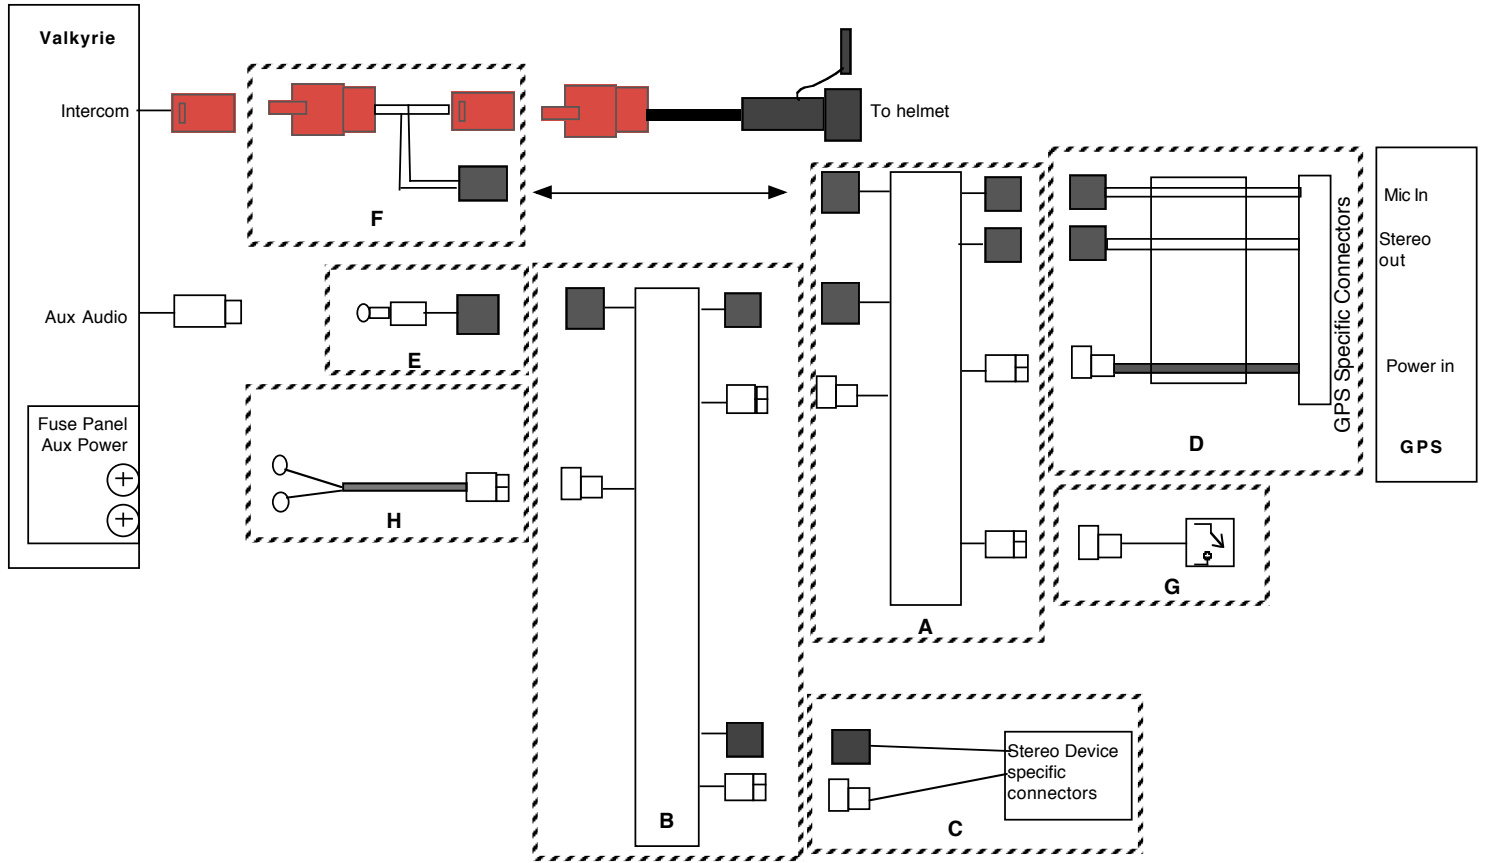

Bike: Valkyrie
 GPS: Cell phone capable

II-C-1

Item	Part number	Description
A	95441	CellSet, MC/GPS3
B	95409	SingleAuxADSet
C	VBD	Alert Device Harness
D	VBD	GPS harness. See table, "Required Harnesses for 'II' configuration guide", previous web page
E	95347	Valkyrie Aux audio harness
F	95258	1800 Type 2 Intercom harness
G	VBD	Switch or Relay Timer Assembly
H	95299	Universal power harness

Bike: Valkyrie
 GPS: Cell phone capable

II-C-2

Item	Part number	Description
A	95441	CellSet, MC/GPS3
B	95375	AuxSwitchSet
C	VBD	Stereo Device Harness
D	VBD	GPS harness. See table, "Required Harnesses for 'II' configuration guide", previous web page
E	95347	Valkyrie Aux audio harness
F	95258	1800 Type 2 Intercom harness
G	VBD	Switch or Relay Timer Assembly
H	95299	Universal power harness