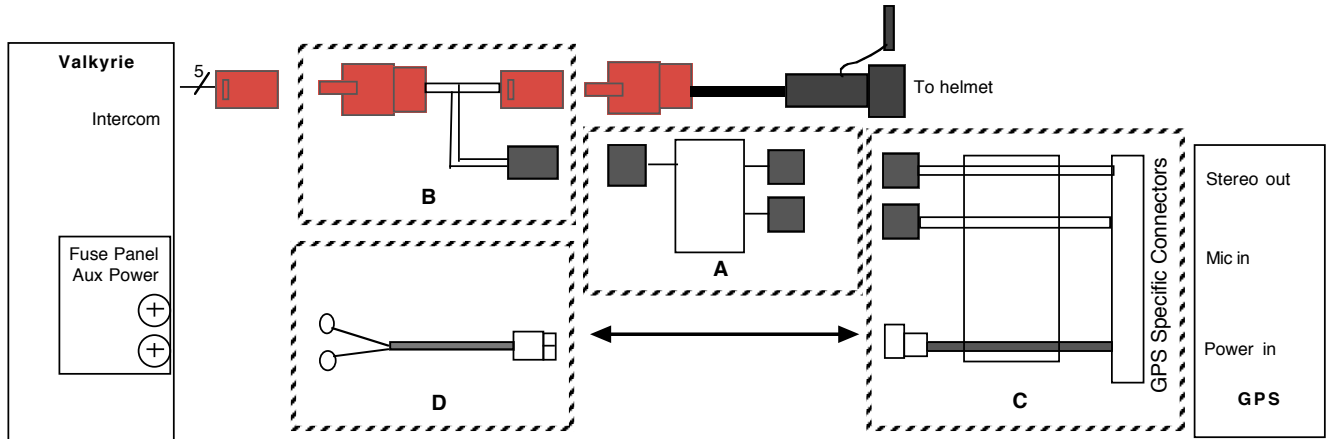

II - GPS and Cell phone
 (with or without Music)

Bike: Valkyrie
 GPS: Cell phone capable

II-A-0

Not recommended for Music

Item	Part number	Description
A	95413	CellSet MC/GPS-ICS/MIC
B	95258	1800 Type 2 intercom harness
C	VBD	GPS harness. See table, "Required Harnesses for 'II' configuration guide", previous web page
D	95299	Universal power harness

Bike: Valkyrie
 GPS: Cell phone capable

II-B-0

Item	Part number	Description
A	95415	CellSet, MC/GPS-AUX/MIC
B	95347	Valkyrie Aux audio harness
C	95258	1800 Type 2 intercom harness
D	VBD	GPS harness. See table, "Required Harnesses for 'II' configuration guide", previous web page
E	95299	Universal power harness