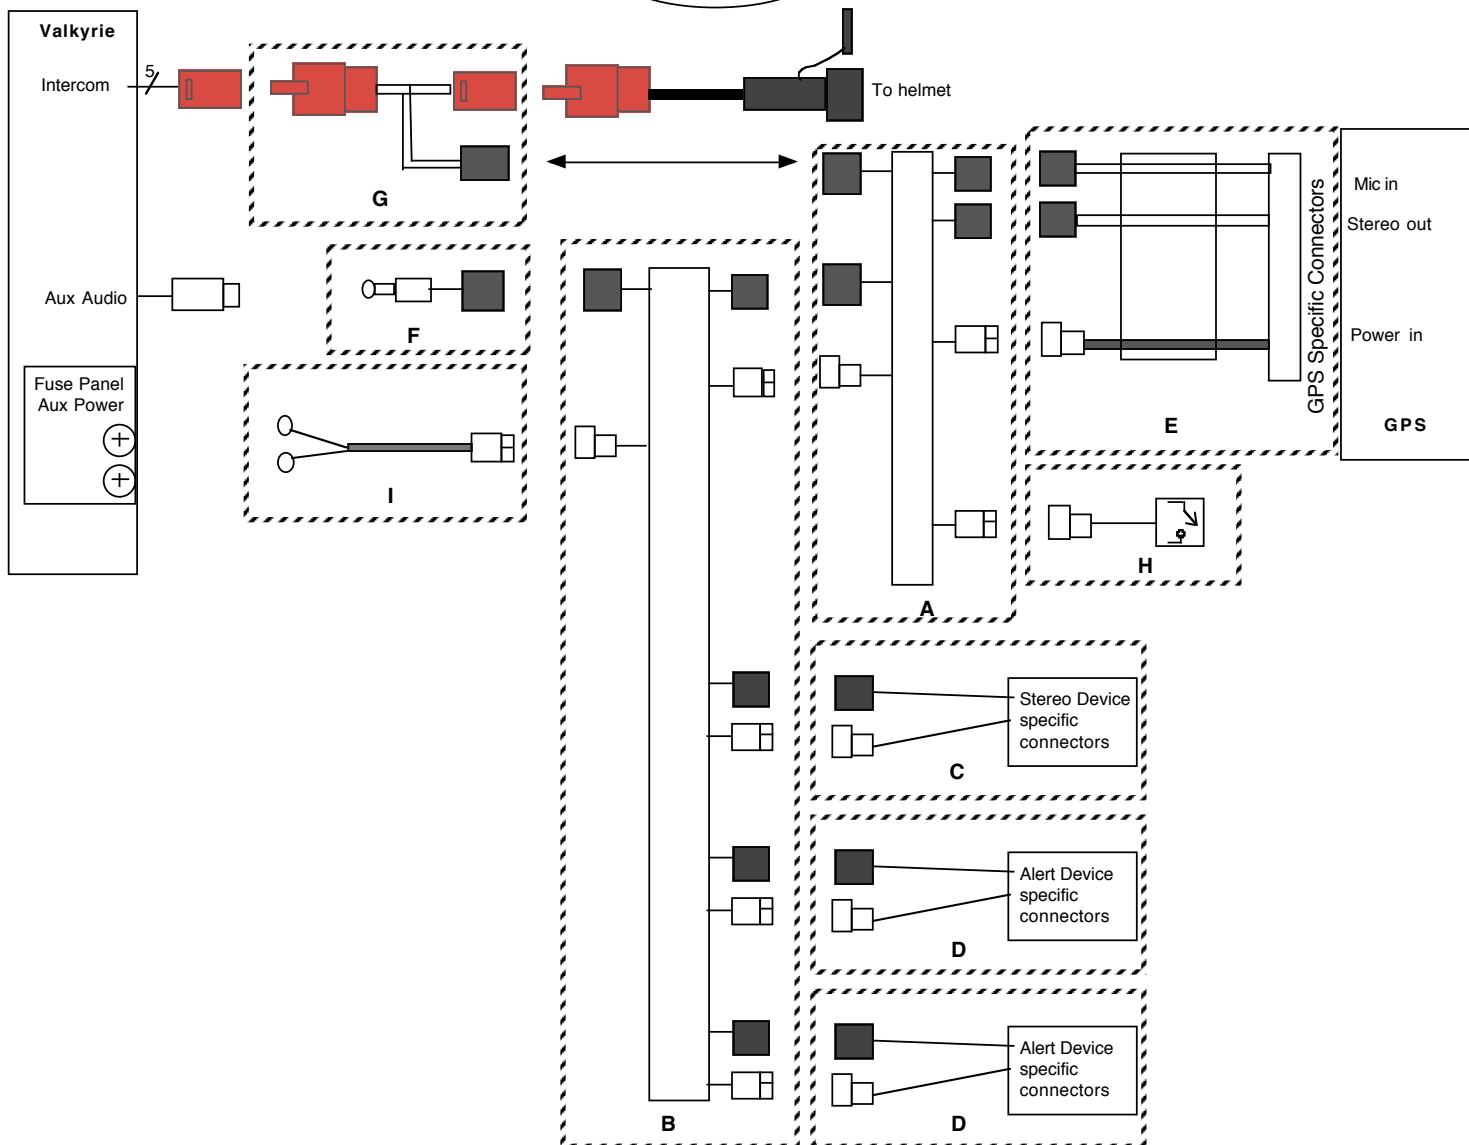

Bike: Valkyrie
 GPS: Cell phone capable

II-C-2

Item	Part number	Description
A	95441	CellSet, MC/GPS3
B	95375	AuxSwitchSet
C	VBD	Stereo Device Harness
D	VBD	GPS harness. See table, "Required Harnesses for 'II' configuration guide", previous web page
E	95347	Valkyrie Aux audio harness
F	95258	1800 Type 2 Intercom harness
G	VBD	Switch or Relay Timer Assembly
H	95299	Universal power harness

Bike: Valkyrie
 GPS: Cell phone capable

II-C-3

Item	Part	Description
A	95441	CellSet, MC/GPS3
B	95369	DualAuxADSet
C	VBD	Stereo Device Harness
D	VBD	Alert Device Harness
E	VBD	GPS harness. See table, "Required Harnesses for 'II' configuration guide", previous web page
F	95347	Valkyrie Aux audio harness
G	95258	1800 Type 2 Intercom harness
H	VBD	Switch or Relay Timer Assembly
I	95299	Universal power harness