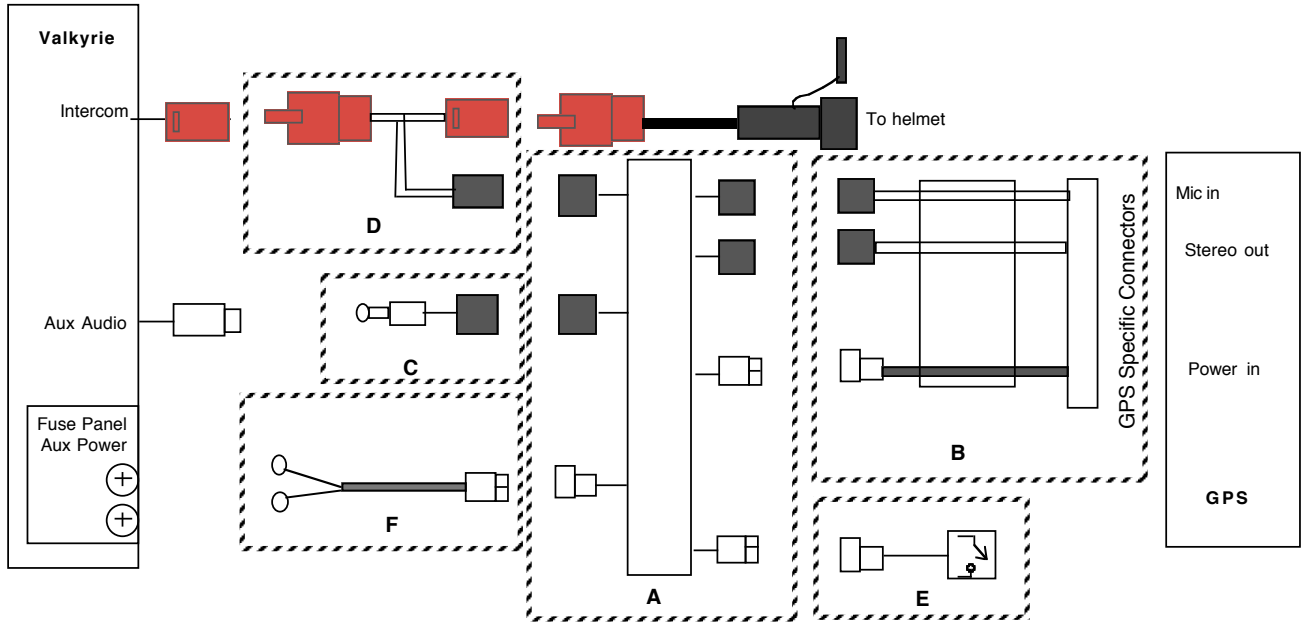

Bike: Valkyrie
GPS: Cell phone capable

II-C-0

Item	Part number	Description
A	95441	CellSet, MC/GPS3
B	VBD	GPS harness. See table, "Required Harnesses for 'II' configuration guide", previous web page
C	95347	Valkyrie Aux audio harness
D	95258	1800 Type 2 Intercom harness
E	VBD	Switch or Relay Timer Assembly
F	95299	Universal power harness