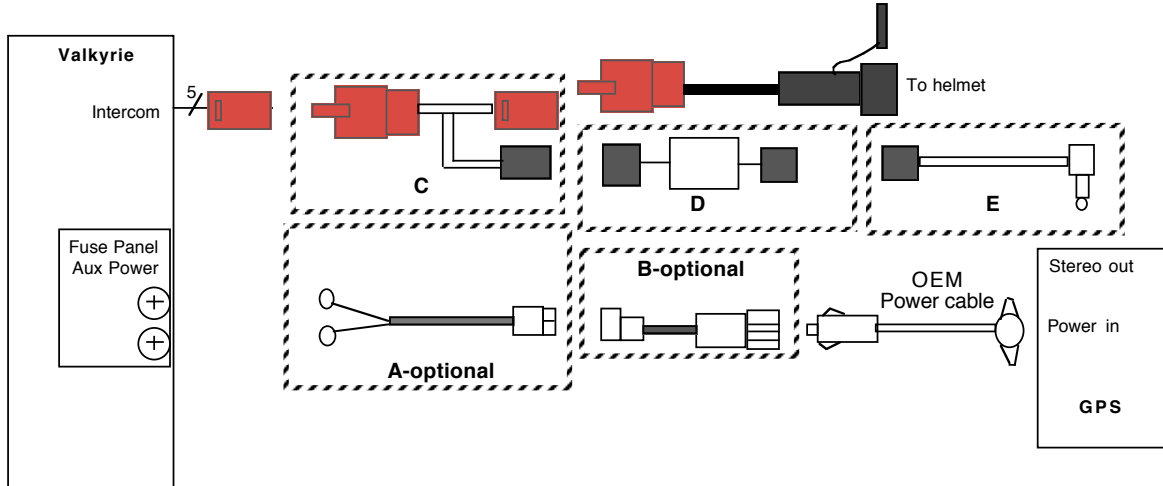

Bike: Valkyrie
GPS: Stereo capable. Cell phone either not used or not supported.

I-A-0

Not recommended for Music

Item	Part	Description
A	95299	Universal power harness
B	95387	Cig Lighter Socket
C	95258	1800 Type 2 intercom harness
D	95459	SingleSet2.2
E	VBD	GPS alert harness, see table, below

Manufacturer	Model	Part
Garmin	2730, 2820	95211, Item B, and OEM power cable not required
Any	Has 3.5mm diameter stereo jack	95206, OEM power cable required