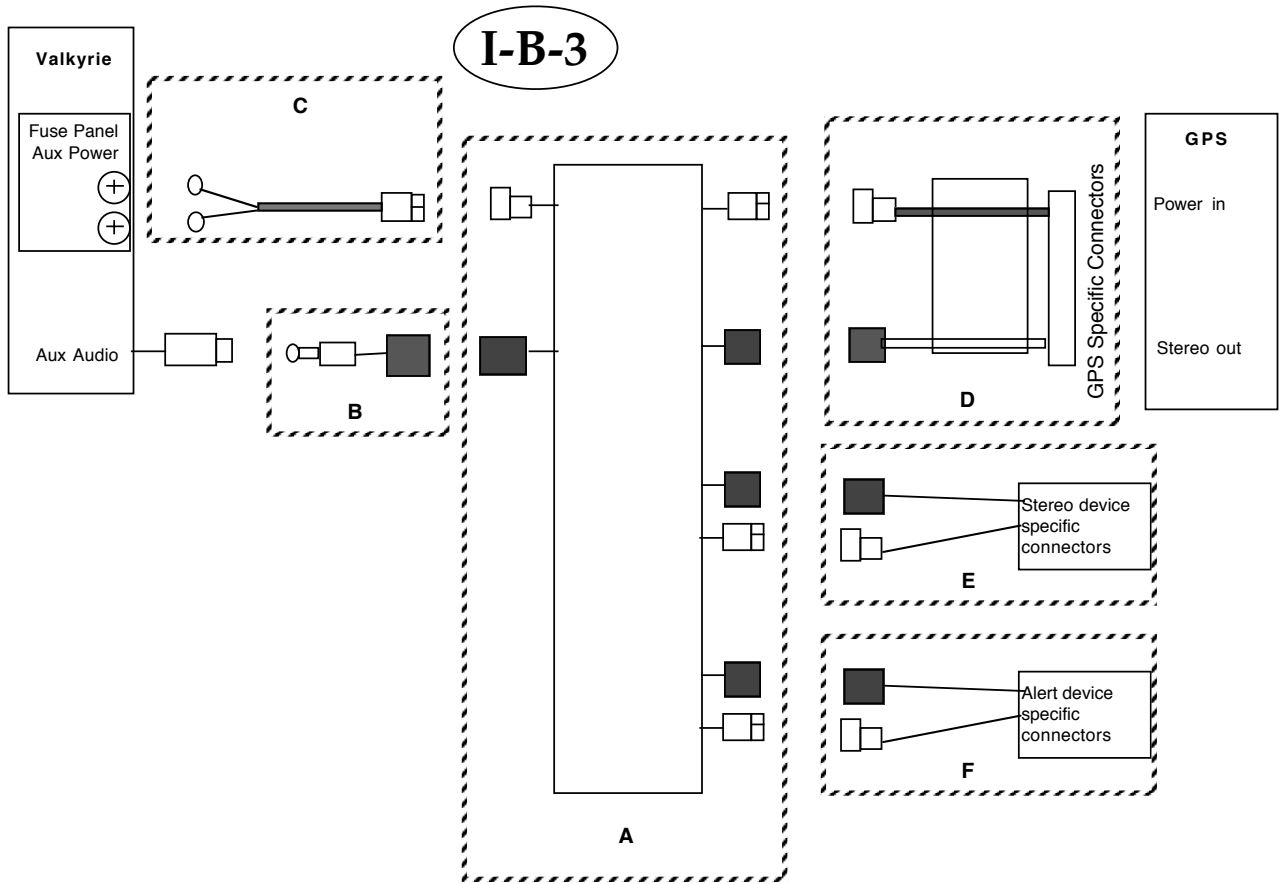

Bike: Valkyrie
GPS: Stereo capable. Cell phone either not used or not supported.

Item	Part number	Description
A	95369	DualAuxADSet
B	95347	Valkyrie Aux audio harness
C	95299	Universal power harness
D	VBD	GPS harness. See table, "Required Harnesses for 'I' configuration guide", previous web page
E	VBD	Stereo Device Harness
F	VBD	Alerts Device Harness