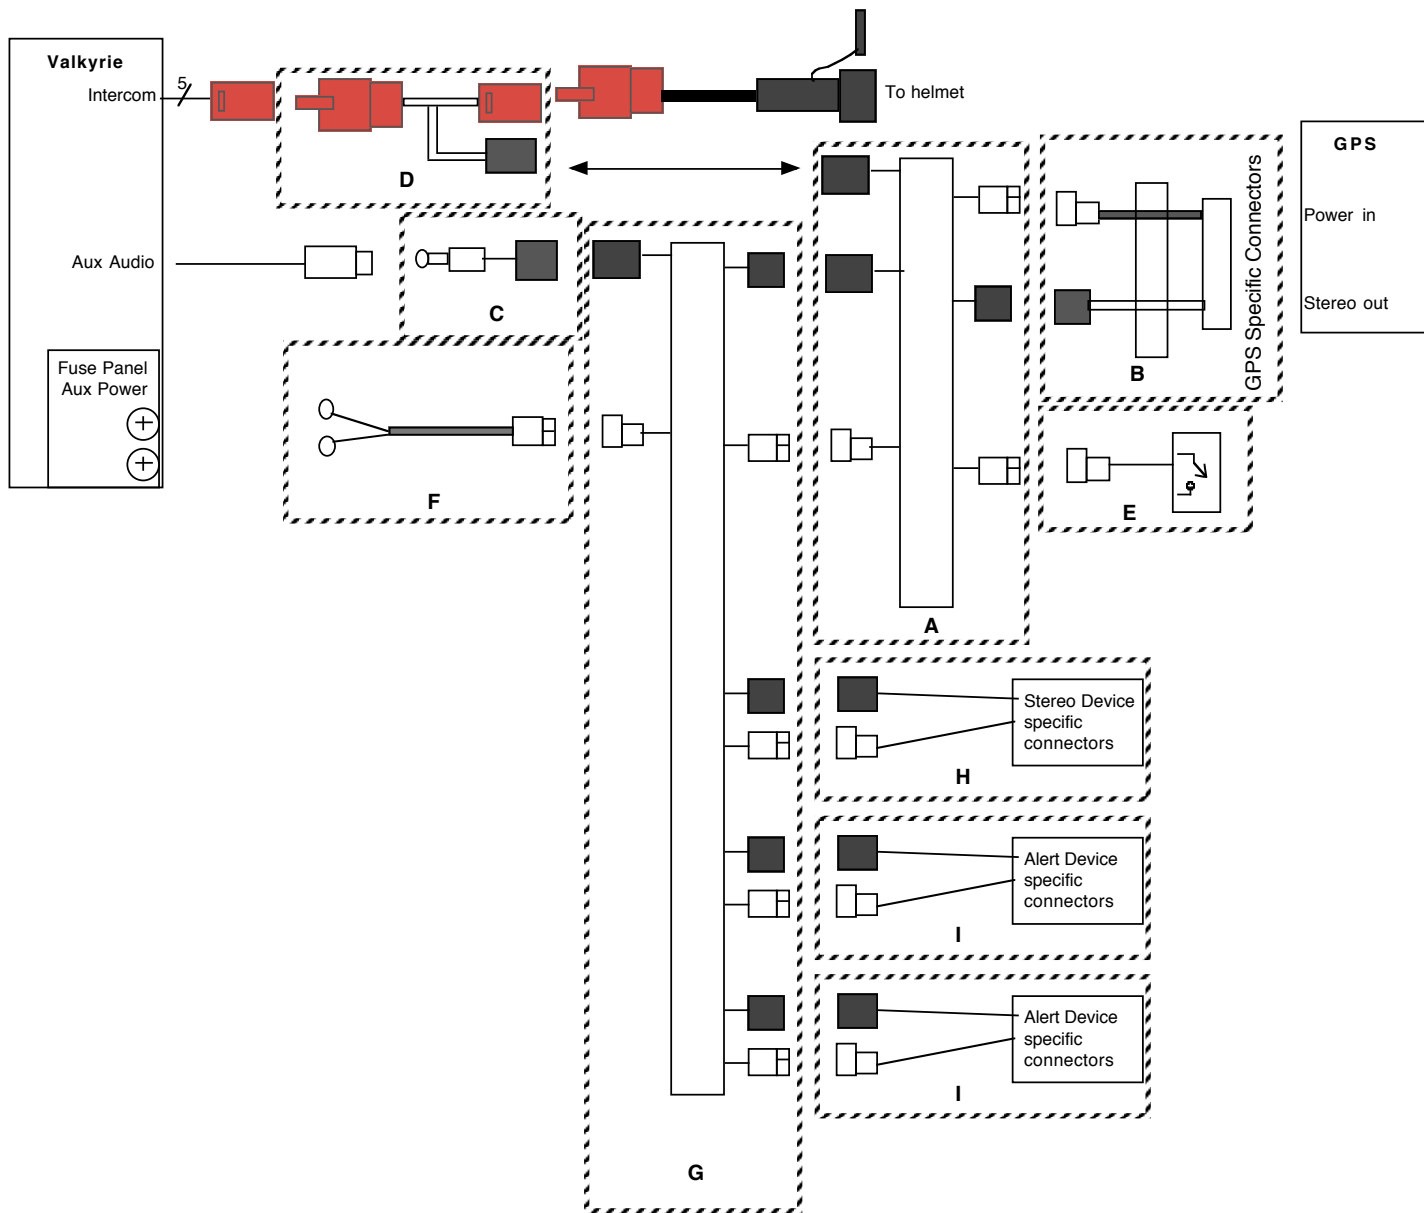

Bike: Valkyrie
GPS: Stereo capable. Cell phone either not used or not supported.

I-C-2

Item	Part number	Description
A	95445	CellSet, MC/GPS-Aux/ICS
B	VBD	GPS harness. See table, "Required Harnesses for 'I' configuration guide", previous web page
C	95347	Valkyrie Aux audio harness
D	95258	1800 Type 2 Intercom harness
E	VBD	Switch or Relay Timer Assembly
F	95299	Universal power harness
G	95375	AuxSwitchSet
H	VBD	Stereo Device Harness

Bike: Valkyrie
 GPS: Stereo capable. Cell phone either not used or not supported.

I-C-3

Item	Part number	Description
A	95445	CellSet, MC/GPS-Aux/ICS
B	VBD	GPS harness. See table, "Required Harnesses for 'I' configuration guide", previous web page
C	95347	Valkyrie Aux audio harness
D	95258	1800 Type 2 Intercom harness
E	VBD	Switch or Relay Timer Assembly
F	95299	Universal power harness
G	95369	DualAuxADSet
H	VBD	Stereo Device Harness
I	VBD	Alert Device Harness