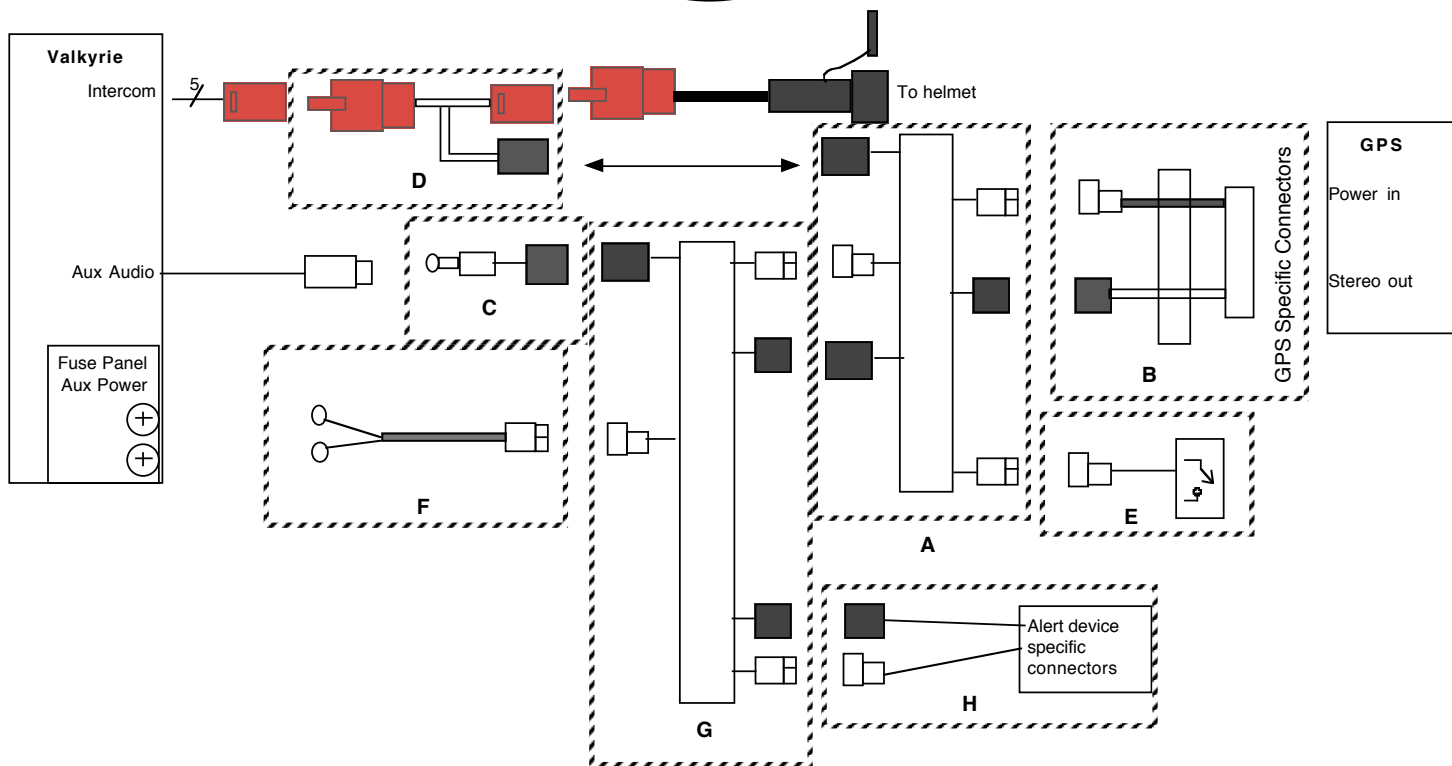

Bike: Valkyrie
GPS: Stereo capable. Cell phone either not used or not supported.

I-C-0

Item	Part number	Description
A	95445	CellSet, MC/GPS-AUX/ICS
B	VBD	GPS harness. See table, "Required Harnesses for 'I' configuration guide", previous web page
C	95347	Valkyrie Aux audio harness
D	95258	1800 Type 2 Intercom harness
E	VBD	Switch or Relay Timer Assembly
F	95299	Universal power harness

Bike: Valkyrie
 GPS: Stereo capable. Cell phone either not used or not supported.

I-C-1

Item	Part number	Description
A	95445	CellSet, MC/GPS-Aux/ICS
B	VBD	GPS harness. See table, "Required Harnesses for 'I' configuration guide", previous web page
C	95347	Valkyrie Aux audio harness
D	95258	1800 Type 2 Intercom harness
E	VBD	Switch or Relay Timer Assembly
F	95299	Universal power harness
G	95409	SingleAuxADSet
H	VBD	Alert Device Harness