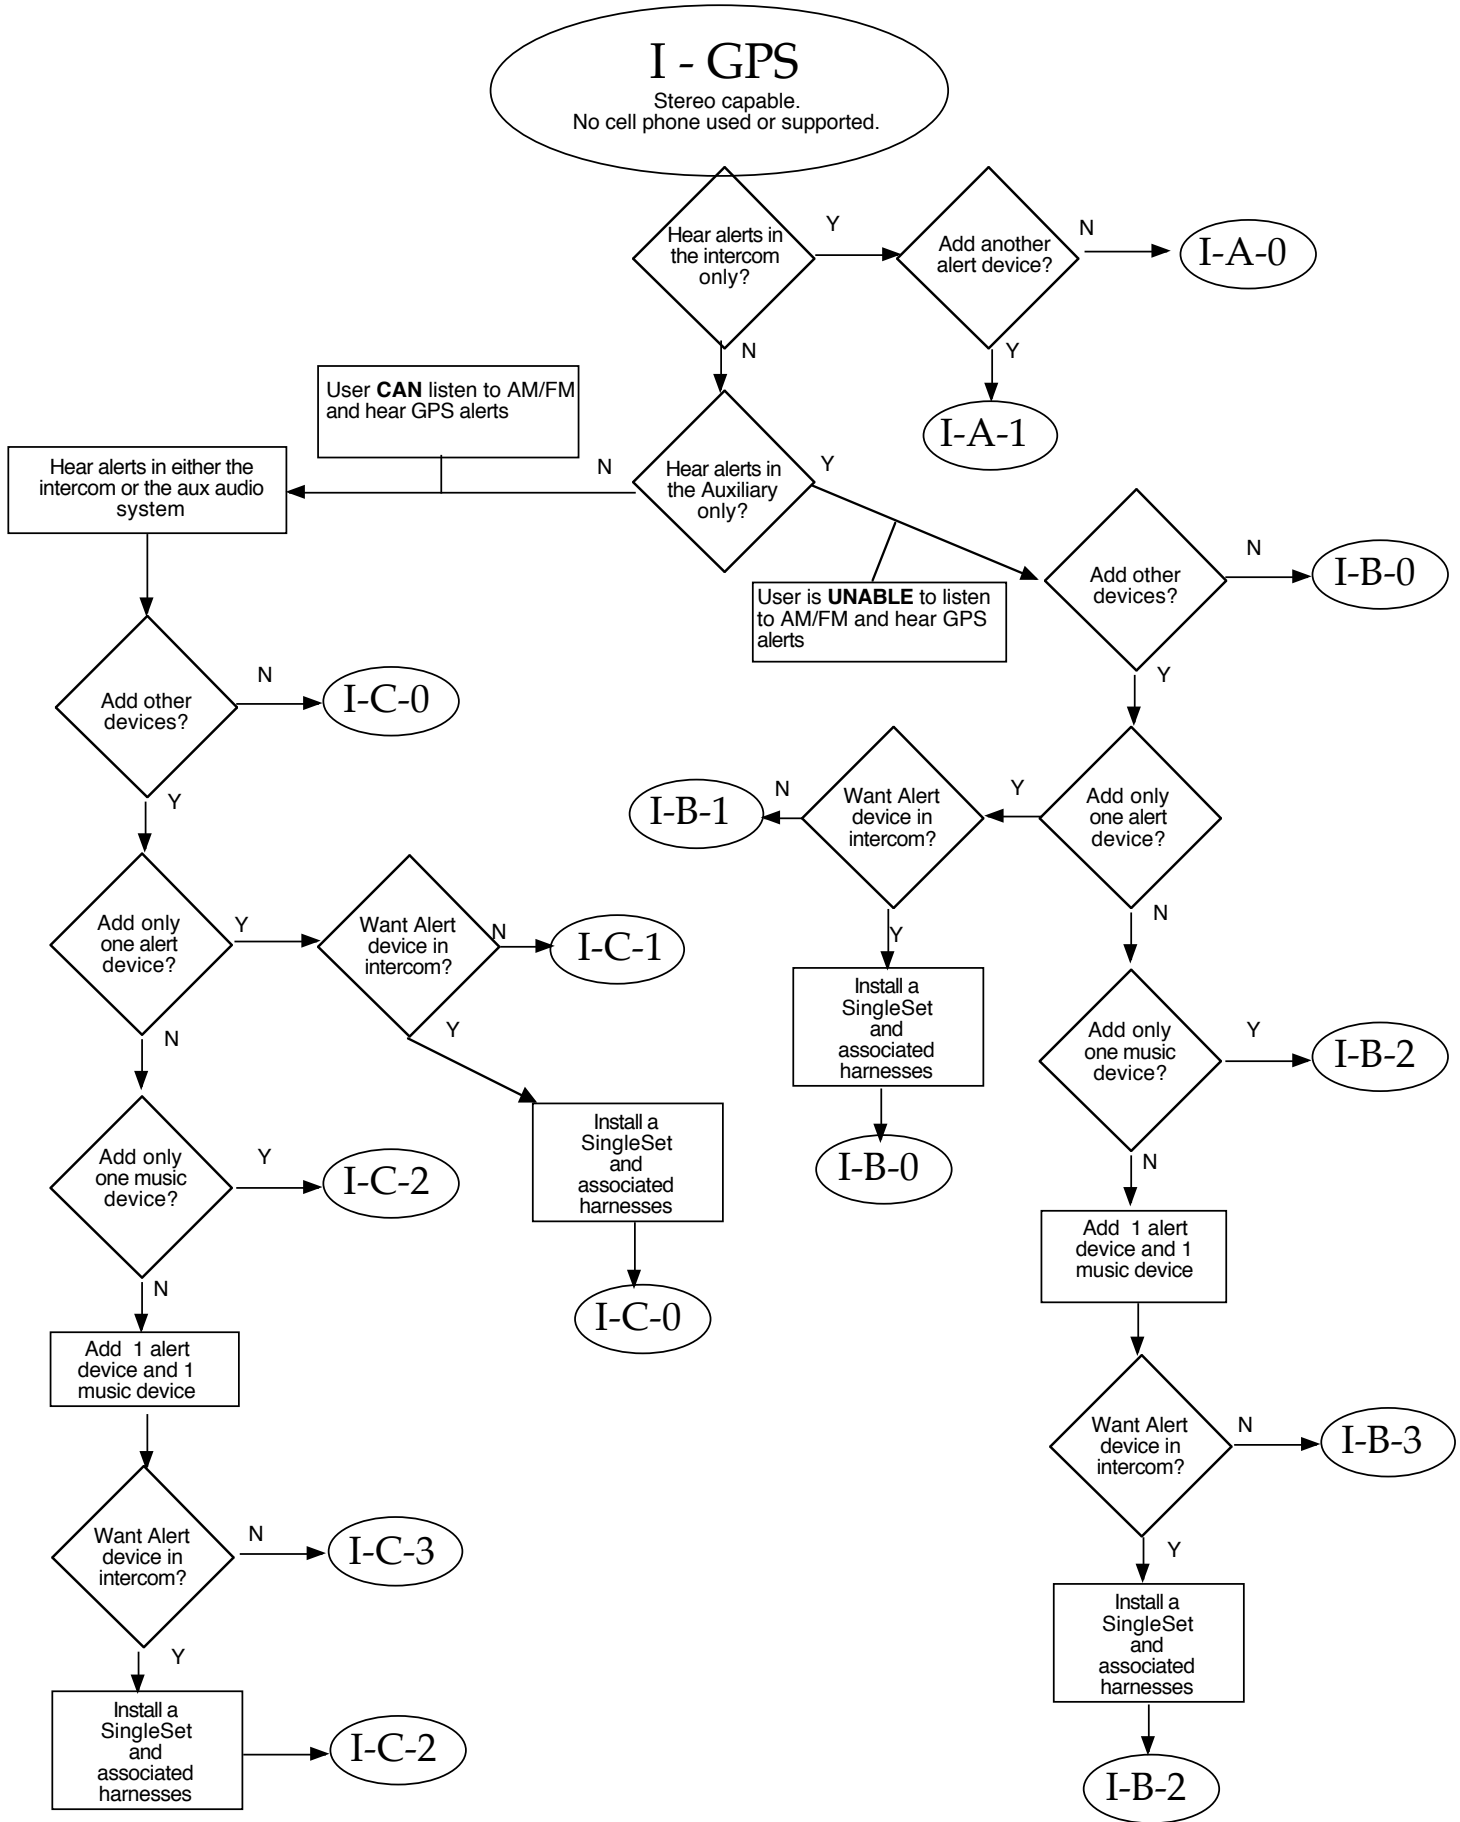

Bike: Valkyrie
GPS: Stereo capable. Cell phone either not used or not supported.

Bike: Valkyrie
 GPS: Stereo capable. Cell phone either not used or not supported.

I-A-0

Not recommended for Music

Item	Part	Description
A	95299	Universal power harness
B	95387	Cig Lighter Socket
C	95258	1800 Type 2 intercom harness
D	95459	SingleSet2.2
E	VBD	GPS alert harness, see table, below

Manufacturer	Model	Part
Garmin	2730, 2820	95211, Item B, and OEM power cable not required
Any	Has 3.5mm diameter stereo jack	95206, OEM power cable required

Bike: Valkyrie
GPS: Stereo capable. Cell phone either not used or not supported.

Manufacturer	Model	Part
Garmin	2730, 2820	95211, Item F, and OEM power cable not required
Any	Has 3.5mm diameter stereo jack	95206, OEM power cable required

Bike: Valkyrie
GPS: Stereo capable. Cell phone either not used or not supported.