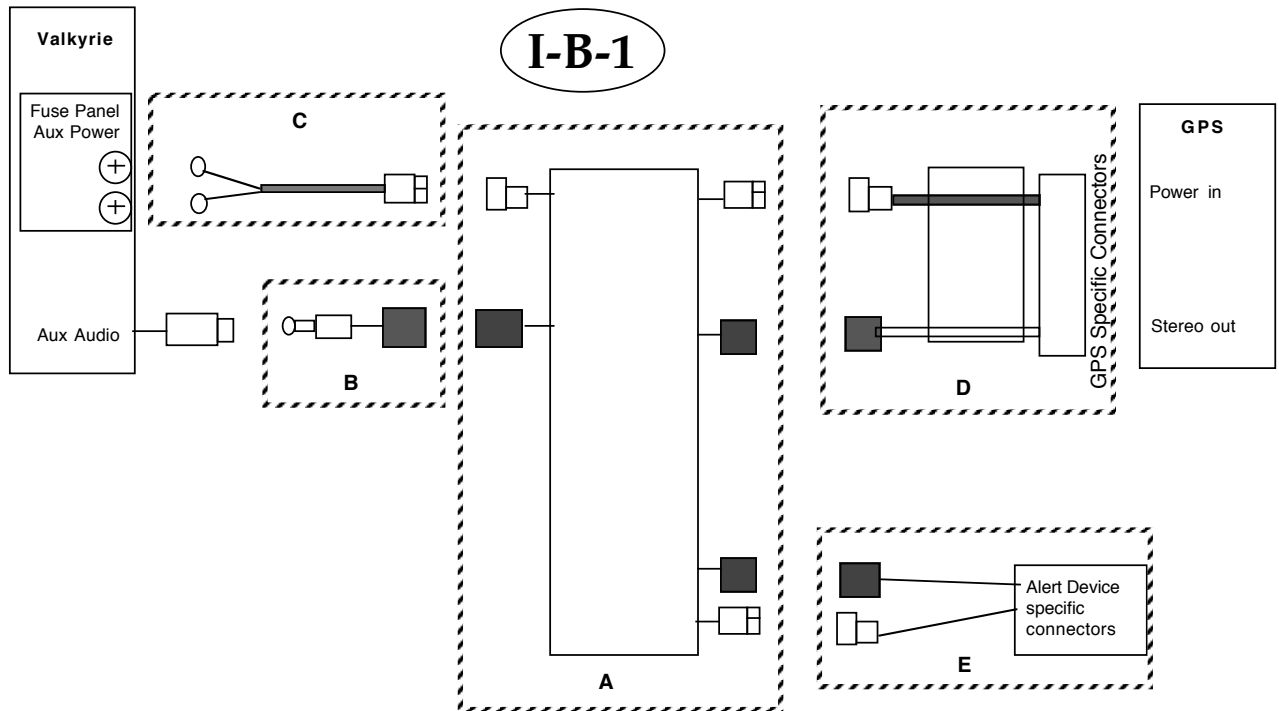

Bike: Valkyrie
GPS: Stereo capable. Cell phone either not used or not supported.

Item	Part number	Description
A	95409	SingleAuxADSet
B	95347	Valkyrie Aux audio harness
C	95299	Universal power harness
D	VBD	GPS harness. See table, "Required Harnesses for 'I' configuration guide", previous web page
E	VBD	Alert Device Harness