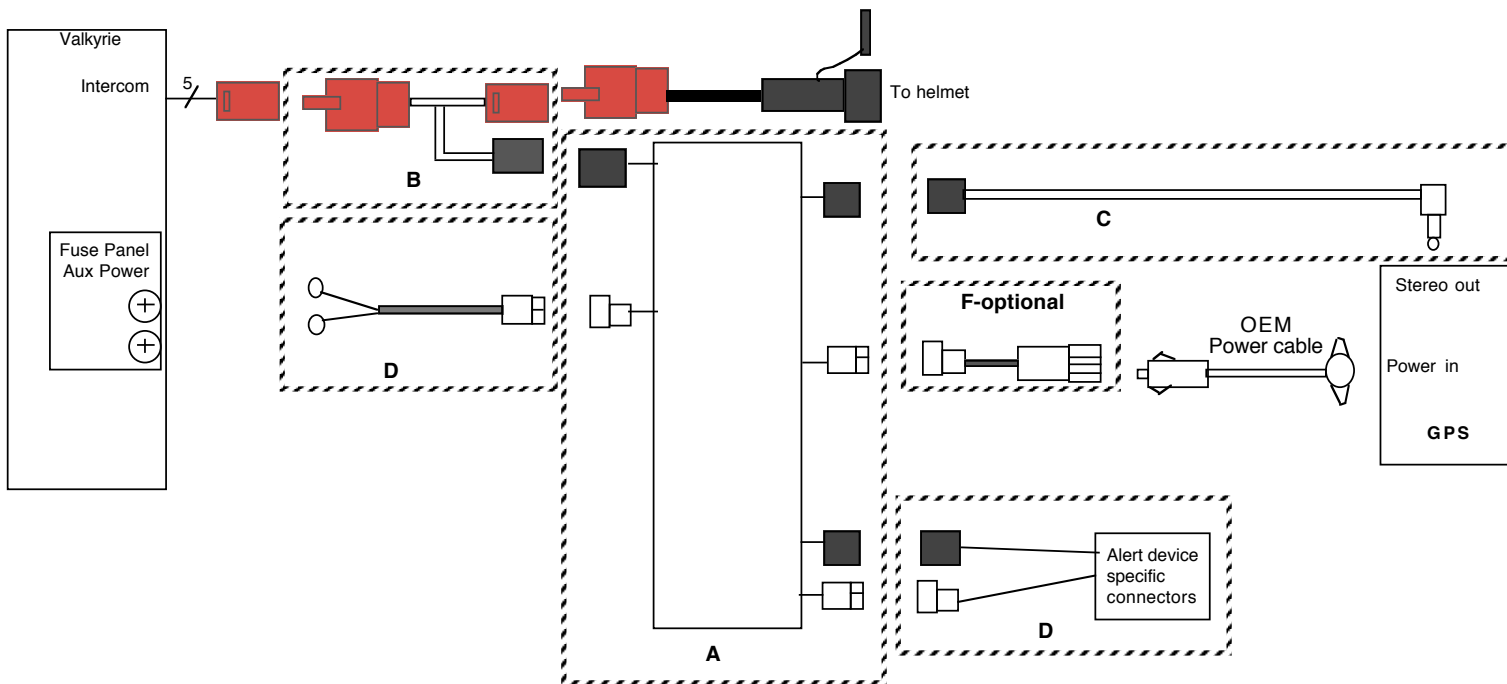

Bike: Valkyrie
GPS: Stereo capable. Cell phone either not used or not supported.

I-A-1

Not recommended for Music

Item	Part number	Description
A	95460	DualSet2.2
B	95258	1800 Type 2 intercom harness
C	VBD	GPS alert harness, see table, below
D	VBD	Alert device harness
E	95299	Universal power harness
F	95387	Cig Lighter Socket

Manufacturer	Model	Part
Garmin	2730, 2820	95211, Item F, and OEM power cable not required
Any	Has 3.5mm diameter stereo jack	95206, OEM power cable required