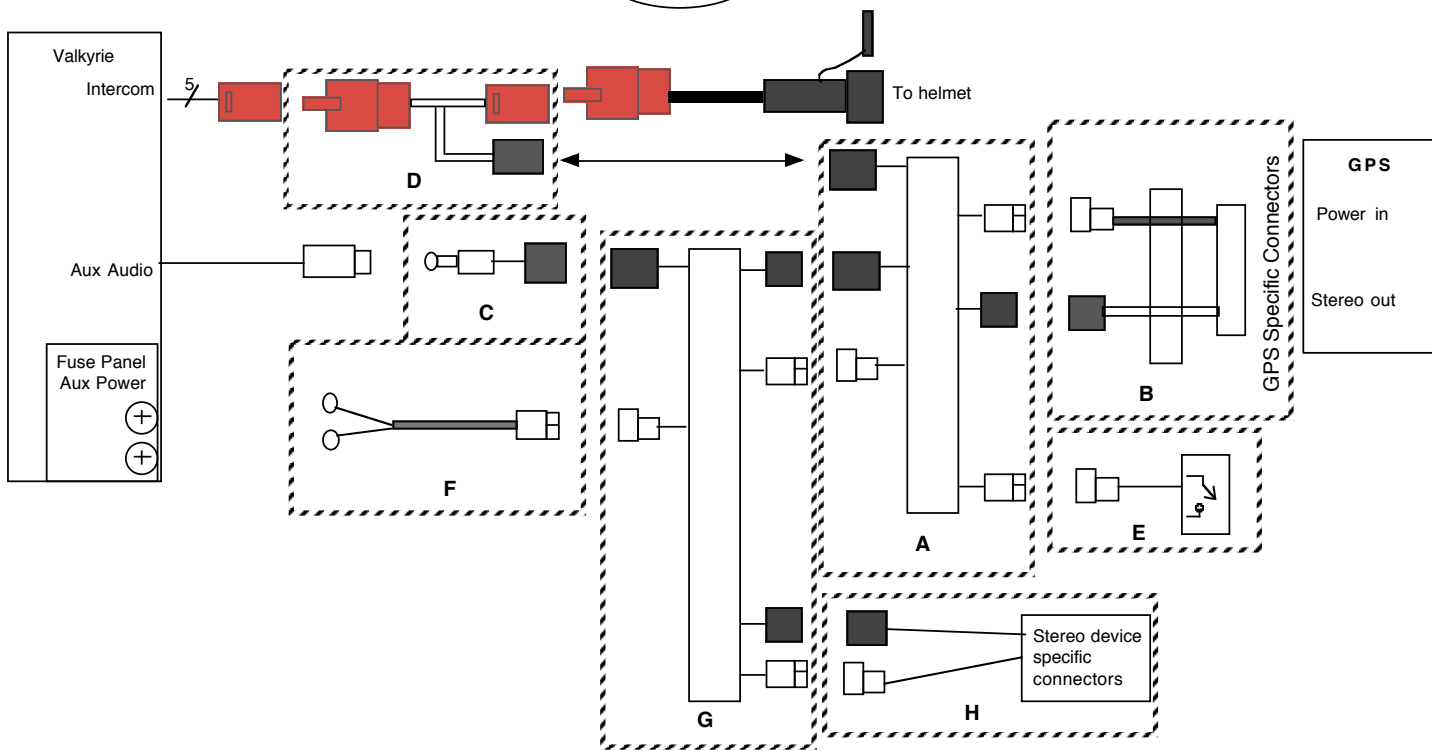

Bike: Valkyrie
 GPS: Stereo capable. Cell phone either not used or not supported.

I-C-1

Item	Part number	Description
A	95445	CellSet, MC/GPS-Aux/ICS
B	VBD	GPS harness. See table, "Required Harnesses for 'I' configuration guide", previous web page
C	95347	Valkyrie Aux audio harness
D	95258	1800 Type 2 Intercom harness
E	VBD	Switch or Relay Timer Assembly
F	95299	Universal power harness
G	95409	SingleAuxADSet
H	VBD	Alert Device Harness

Bike: Valkyrie
GPS: Stereo capable. Cell phone either not used or not supported.

I-C-2

Item	Part number	Description
A	95445	CellSet, MC/GPS-Aux/ICS
B	VBD	GPS harness. See table, "Required Harnesses for 'I' configuration guide", previous web page
C	95347	Valkyrie Aux audio harness
D	95258	1800 Type 2 Intercom harness
E	VBD	Switch or Relay Timer Assembly
F	95299	Universal power harness
G	95375	AuxSwitchSet
H	VBD	Stereo Device Harness