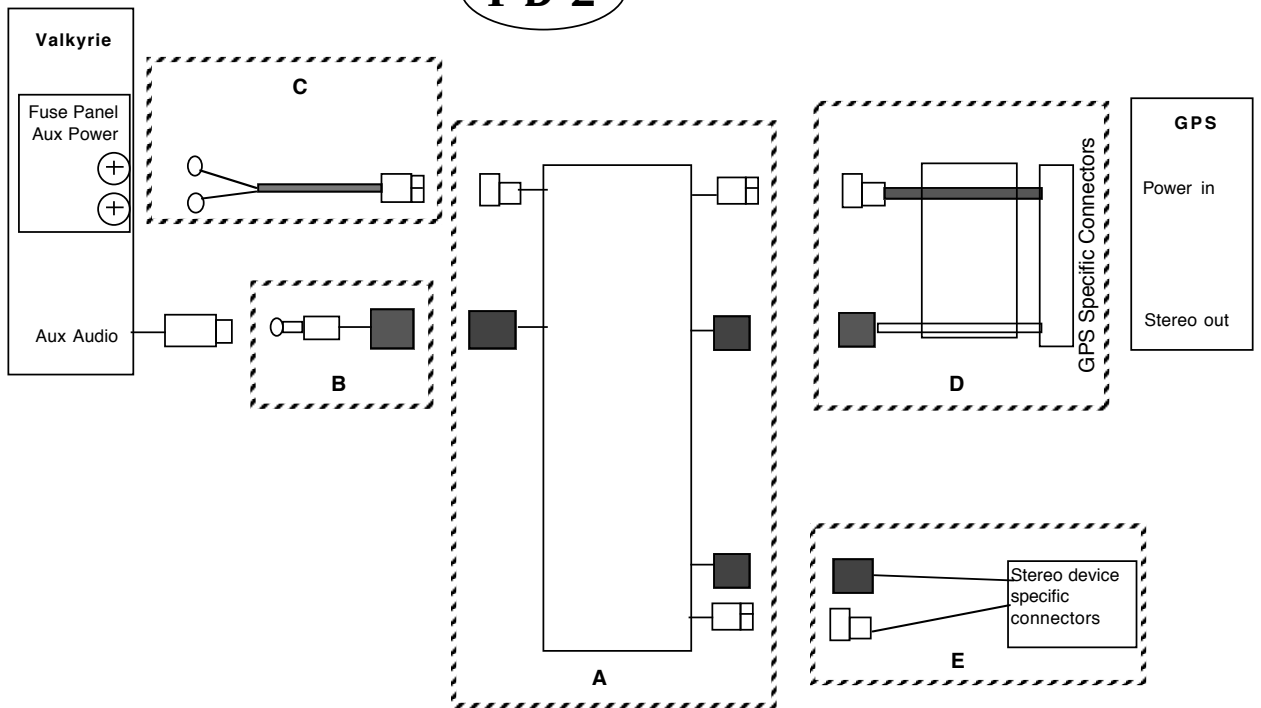

Bike: Valkyrie
GPS: Stereo capable. Cell phone either not used or not supported.

I-B-2

Item	Part number	Description
A	95375	AuxSwitchSet
B	95347	Valkyrie Aux audio harness
C	95299	Universal power harness
D	VBD	GPS harness. See table, "Required Harnesses for 'I' configuration guide", previous web page
E	VBD	Stereo Device Harness