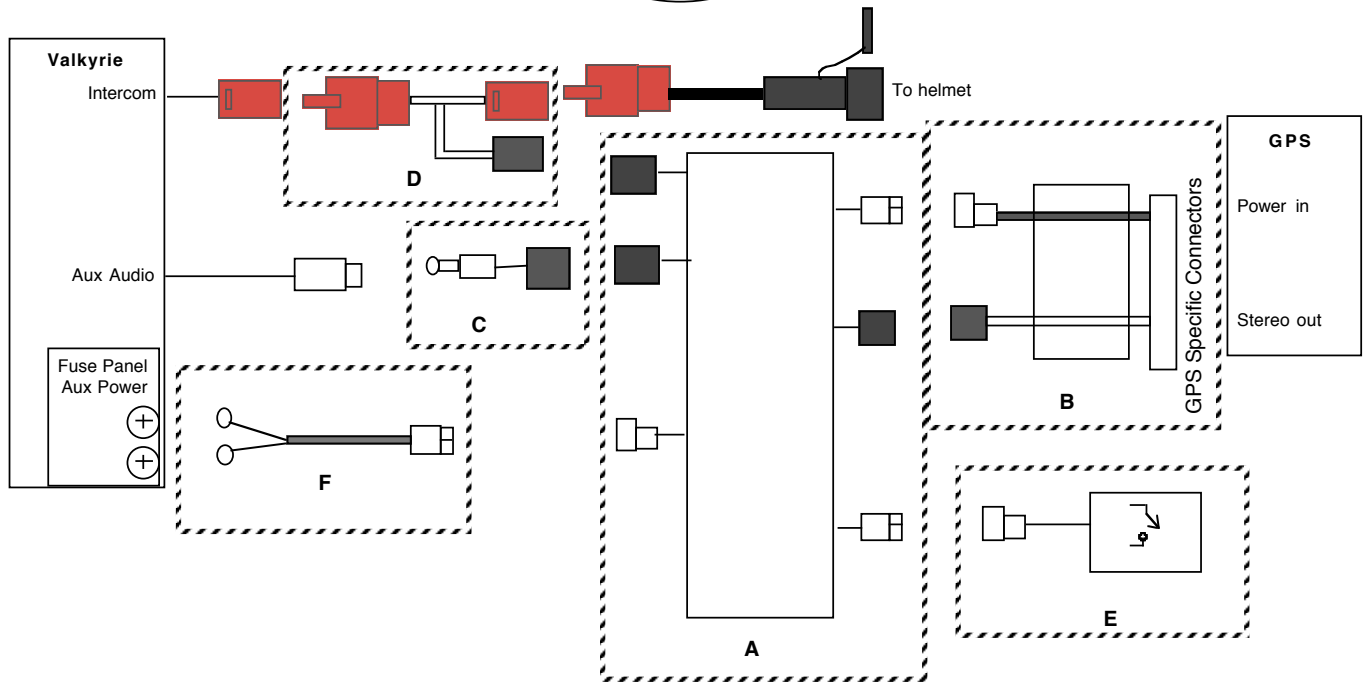

Bike: Valkyrie
GPS: Stereo capable. Cell phone either not used or not supported.

I-C-0

Item	Part number	Description
A	95445	CellSet, MC/GPS-AUX/ICS
B	VBD	GPS harness. See table, "Required Harnesses for 'I' configuration guide", previous web page
C	95347	Valkyrie Aux audio harness
D	95258	1800 Type 2 Intercom harness
E	VBD	Switch or Relay Timer Assembly
F	95299	Universal power harness