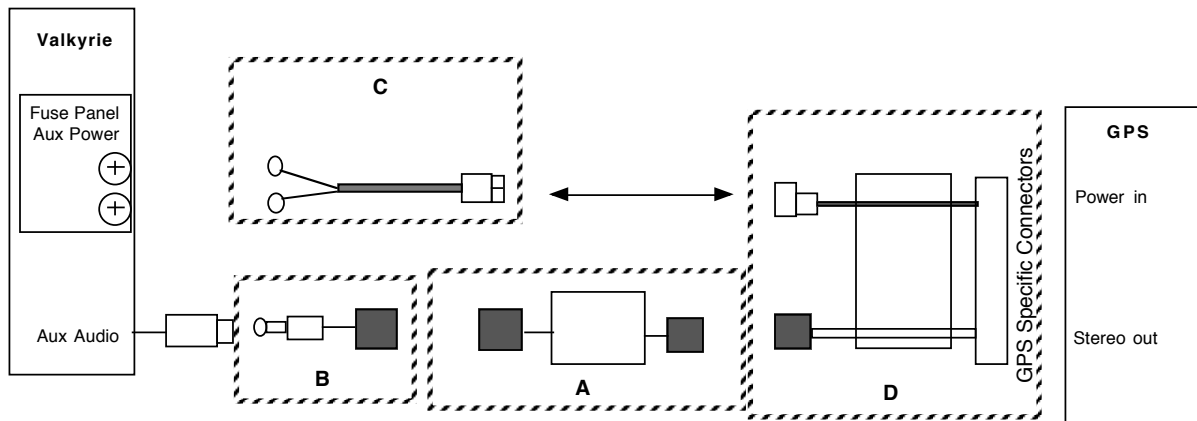

Bike: Valkyrie
GPS: Stereo capable. Cell phone either not used or not supported.

I-B-0

Item	Part number	Description
A	95376	IsoSet2
B	95347	Valkyrie Aux Audio Harness
C	95299	Universal power harness
D	VBD	GPS harness. See table, "Required Harnesses for 'I' configuration guide", previous web page