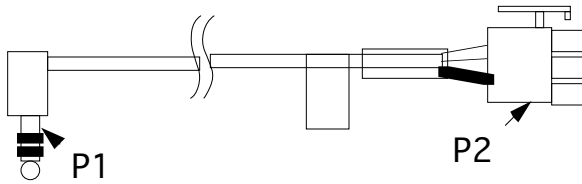

IsoSet Extender Cord Install Guide

Document Part Number 65226R0

Connect *IsoSet* extender plug P2 to *IsoSet* connector J1. Connect extender plug, P1 to the audio device

Use tie wraps to attach the extender cable to the bike.